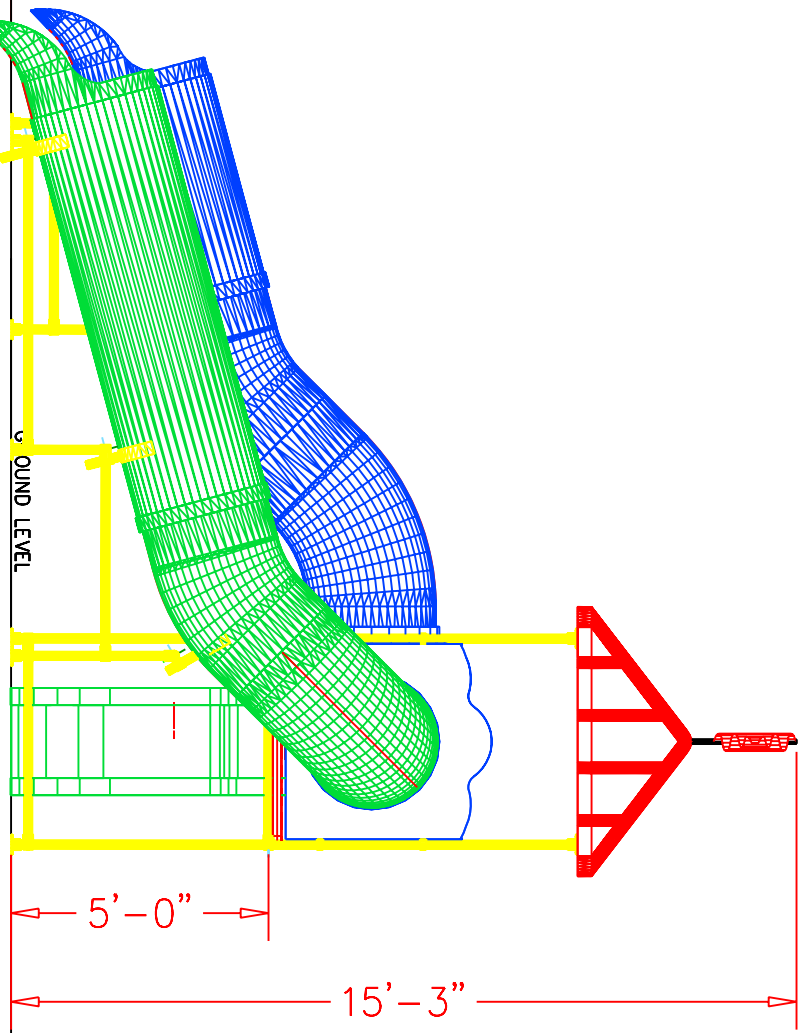

REV.	DESCRIPTION
------	-------------

8114 Isabella Lane
 Brentwood, TN 37027
 1-800-821-4141

PLAYSYSTEM: 5' WATER SLIDE (TWO FLUME)

UNIT SIZE:

DRAWN BY: S.MCGUIRE

DATE: 09/27/2005

SHEET: 1 OF 1

COLOR SCHEME:

THE COLORS SHOWN REPRESENT A PARTICULAR COLOR SCHEME. INDIVIDUAL COMPONENTS MAY DIFFER; HOWEVER WILL REMAIN WITHIN THE DESIGNATED SCHEME.

MEASUREMENTS TO BE VERIFIED BY CUSTOMER PRIOR TO PURCHASE
 APPROVED AS DRAWN