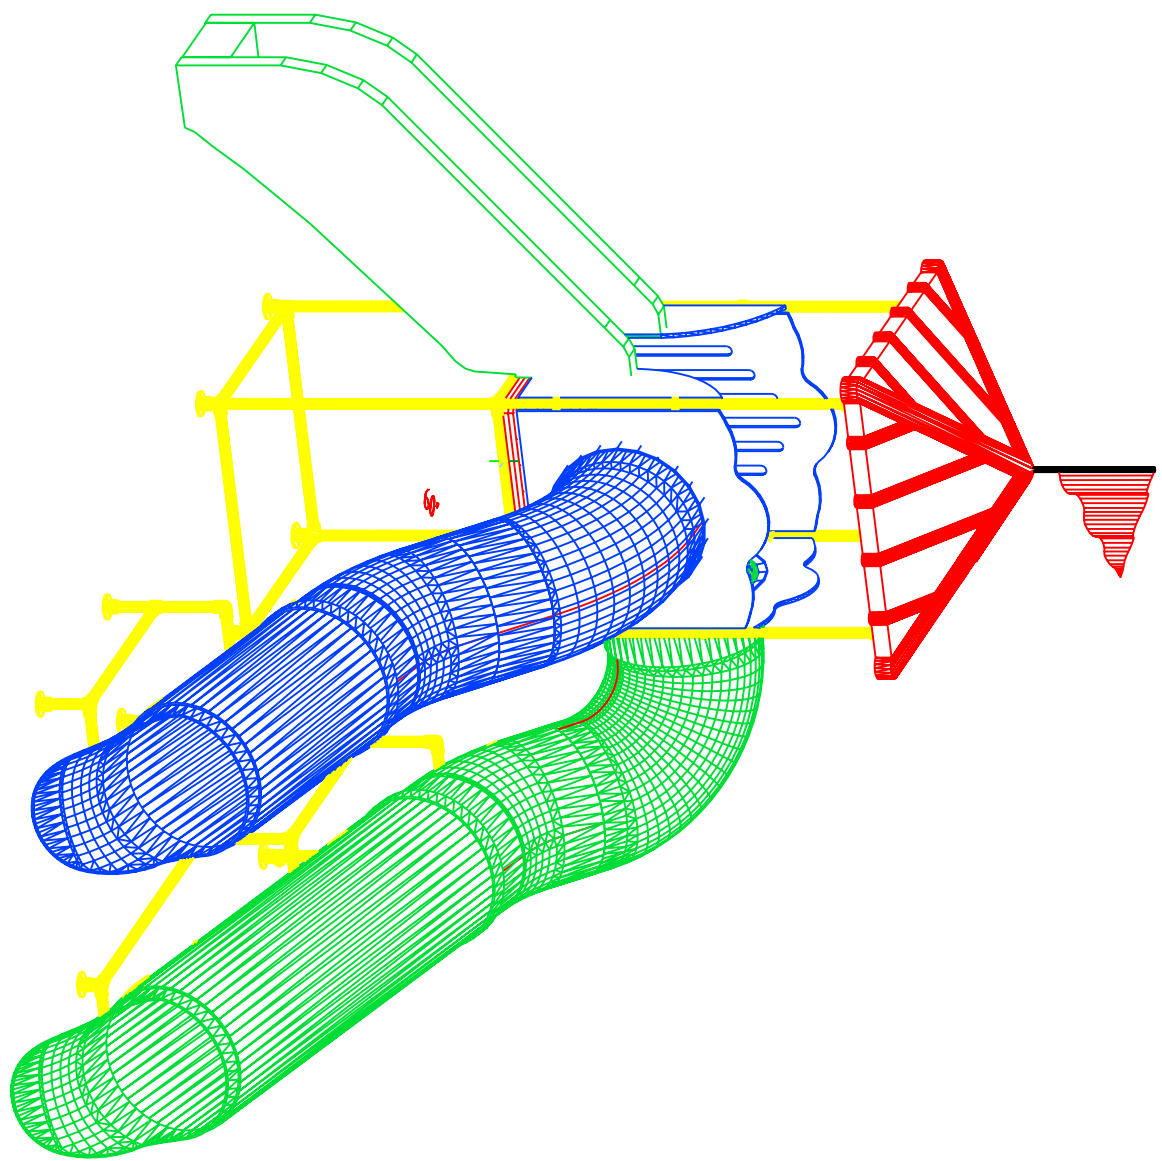

REV.	DESCRIPTION
------	-------------

8114 Isabella Lane
 Brentwood, TN 37027
 1-800-821-4141

PLAYSYSTEM: 5' WATER SLIDE (TWO FLUME)

UNIT SIZE:

DRAWN BY: S.MCGUIRE

DATE: 09/27/2005

SHEET: 1 OF 1

COLOR SCHEME:

THE COLORS SHOWN REPRESENT A PARTICULAR COLOR SCHEME. INDIVIDUAL COMPONENTS MAY DIFFER; HOWEVER WILL REMAIN WITHIN THE DESIGNATED SCHEME.

MEASUREMENTS TO BE VERIFIED BY CUSTOMER PRIOR TO PURCHASE
 APPROVED AS DRAWN