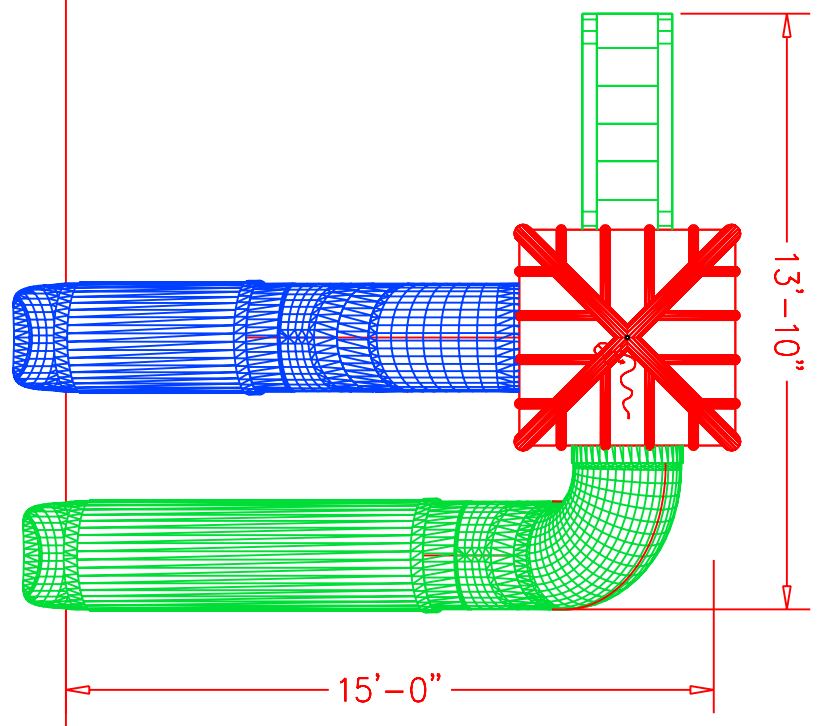

REV.	DESCRIPTION
------	-------------

8114 Isabella Lane
 Brentwood, TN 37027
 1-800-821-4141

PLAYSYSTEM: 5' WATER SLIDE (TWO FLUME)

UNIT SIZE:

DRAWN BY: S.MCGUIRE

DATE: 09/27/2005

SHEET: 1 OF 1

COLOR SCHEME:

THE COLORS SHOWN REPRESENT A PARTICULAR COLOR SCHEME. INDIVIDUAL COMPONENTS MAY DIFFER; HOWEVER WILL REMAIN WITHIN THE DESIGNATED SCHEME.

MEASUREMENTS TO BE VERIFIED BY CUSTOMER PRIOR TO PURCHASE
 APPROVED AS DRAWN