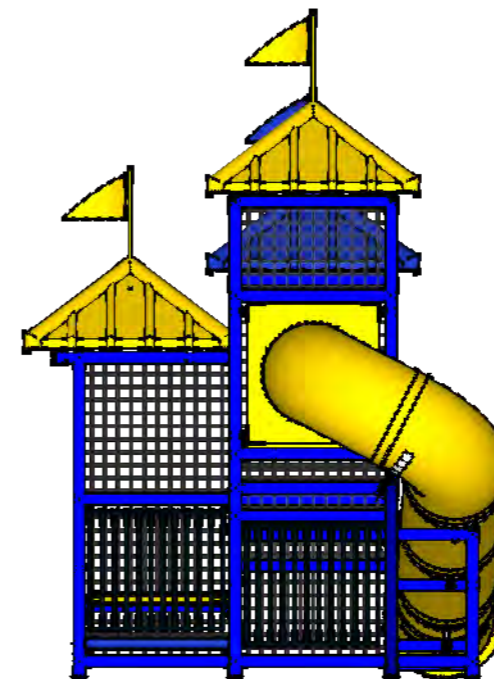

REVISIONS

Version #:
0

Date:
00/00/0000

Notes:
We recommend a professional installation by a qualified pool side slide installation company.

Page:
S1.0

Mason Corporation
Brentwood, TN.
 Pool Side Slide Model - 105

Notes:
 We recommend a professional installation by a qualified pool side slide installation company.

Page:
 S3.0

01S3.0

FRONT

02S3.0

ELEVATION

03S3.0

REAR