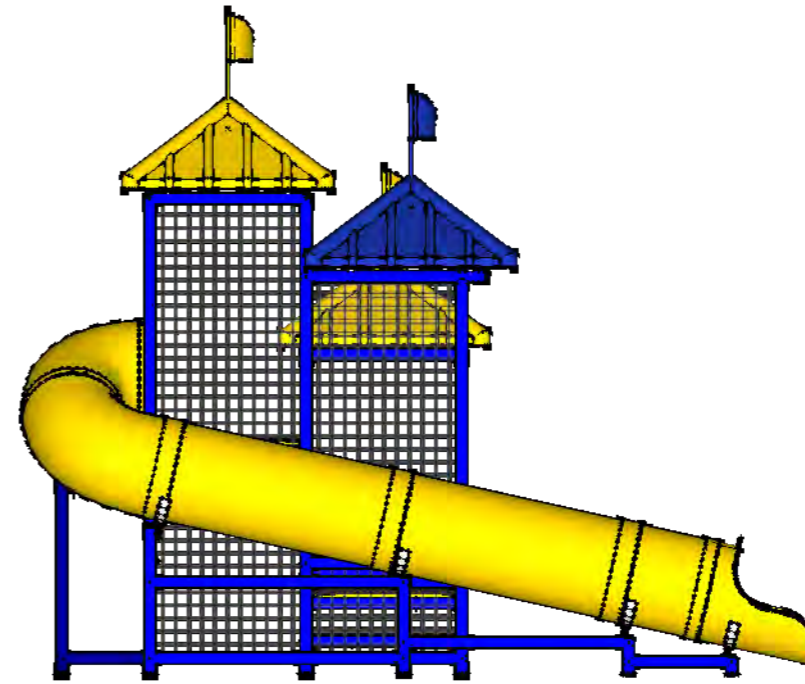

REVISIONS

Version #:
0

Date:
00/00/0000

Notes:
We recommend a professional installation by a qualified pool side slide installation company.

Page:
S1.0

Mason Corporation
Brentwood, TN.
 Pool Side Slide Model - 105

SLIDE LENGTH: 25'

01S2.0

ISOMETRIC VIEW

02S2.0

PLAN LAYOUT

03S2.0

ELEVATION

Mason Corporation
Brentwood, TN.
 Pool Side Slide Model - 105

8114 Isabella Lane
 Brentwood, TN 37027
 800-821-4141
 615-373-8796 Fax

Project:
 105 Pool Side Slide

Drawing Number:
 0

Drawn By:
 Jeff Slobey

Date:
 00/00/0000

REVISIONS

Version #:
 0

Date:
 00/00/0000

Notes:
 We recommend a professional installation by a qualified pool side slide installation company.

Page:
 S3.0

01S3.0

FRONT

02S3.0

ELEVATION

03S3.0

REAR