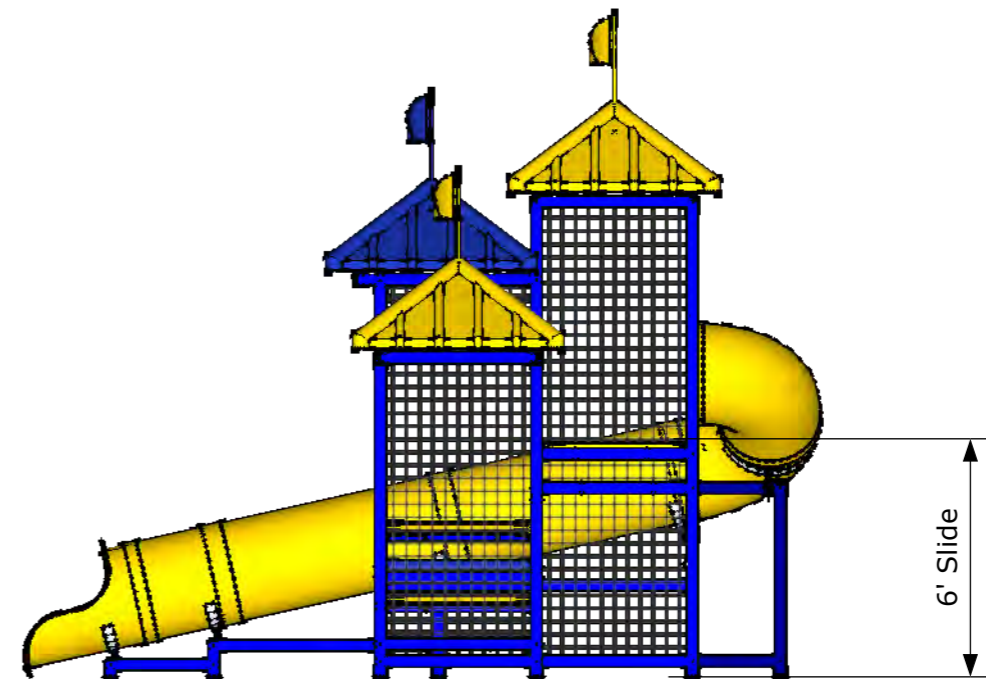

SLIDE LENGTH: 25'

01S2.0

ISOMETRIC VIEW

02S2.0

PLAN LAYOUT

03S2.0

ELEVATION

Mason Corporation
Brentwood, TN.
 Pool Side Slide Model - 105