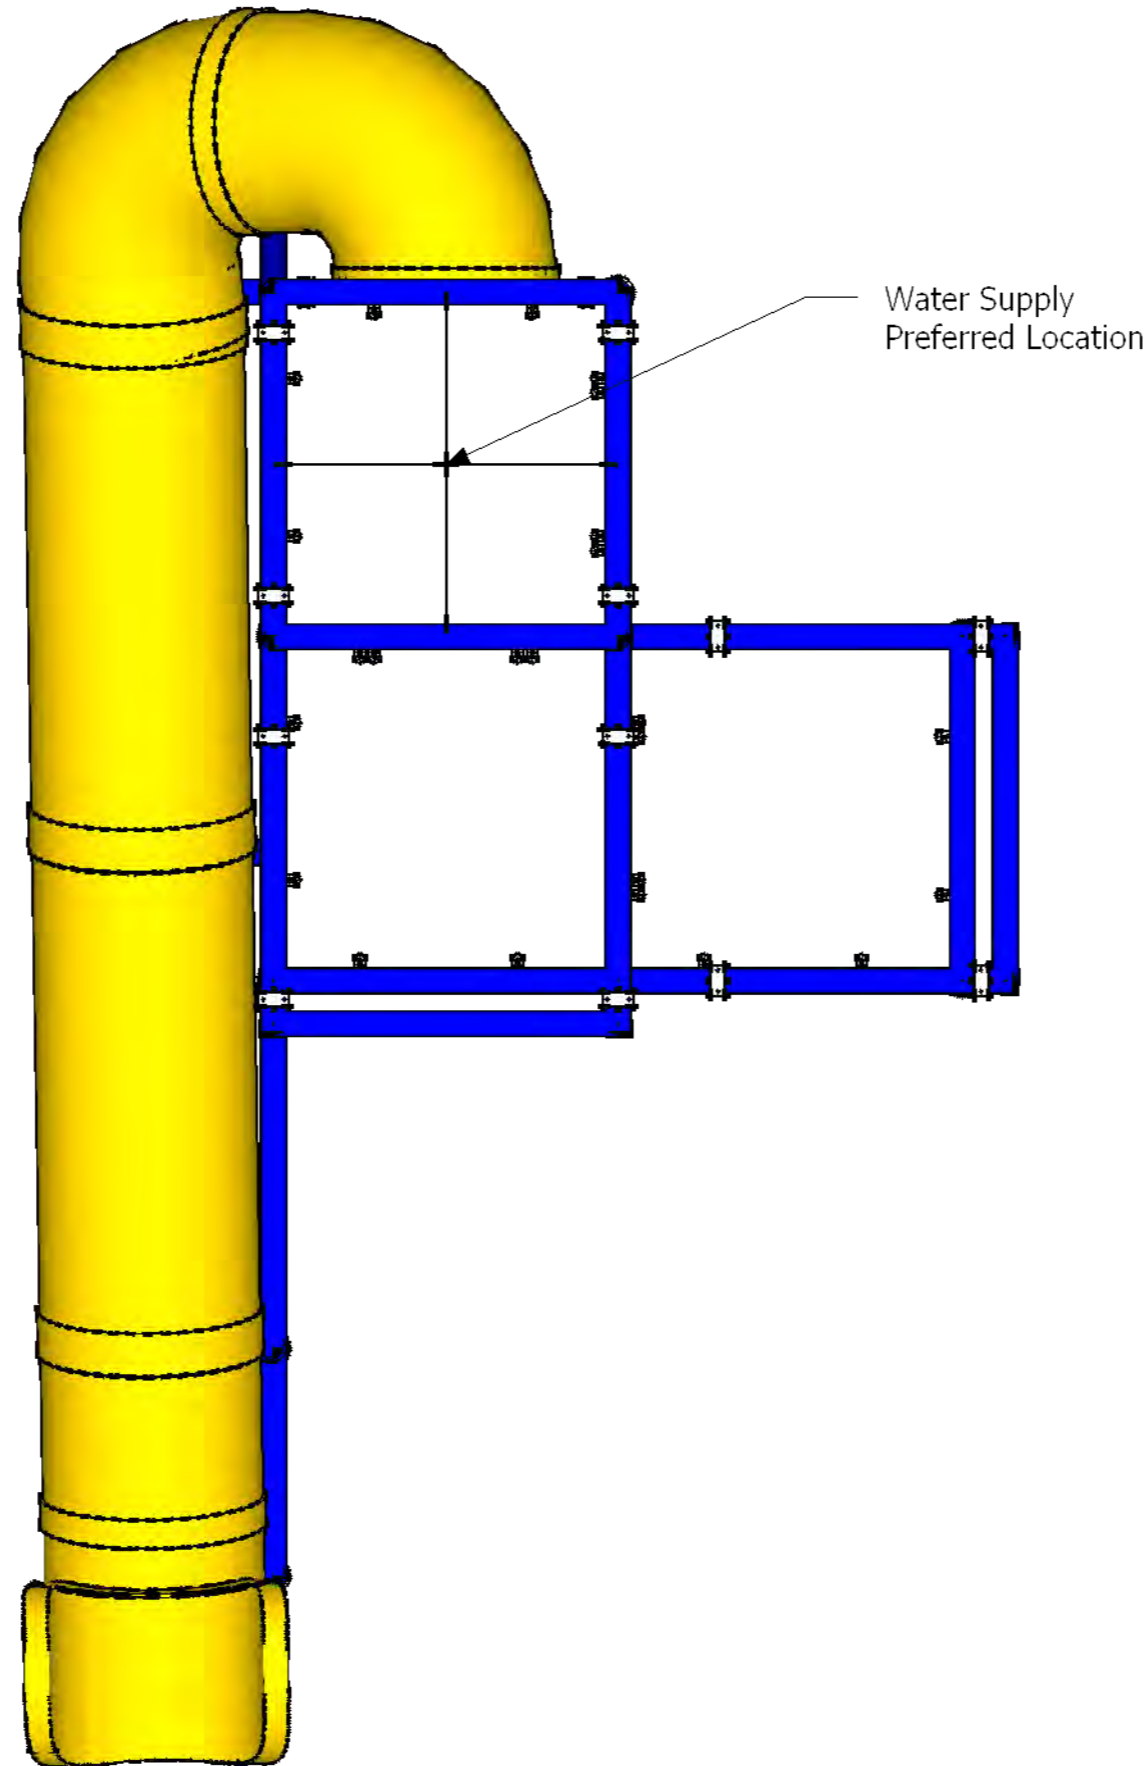

Mason Corporation
Brentwood, TN.
Pool Side Slide Model - 105

8114 Isabella Lane
Brentwood, TN 37027
800-821-4141
615-373-8796 Fax

Project:
105 Pool Side Slide

Drawing Number
0

Drawn By:
Jeff Slobey

Date:
00/00/0000

REVISIONS

Version #:
0

Date:
00/00/0000

Notes:
We recommend a professional installation by a qualified pool side slide installation company.

Page:
LAYOUT