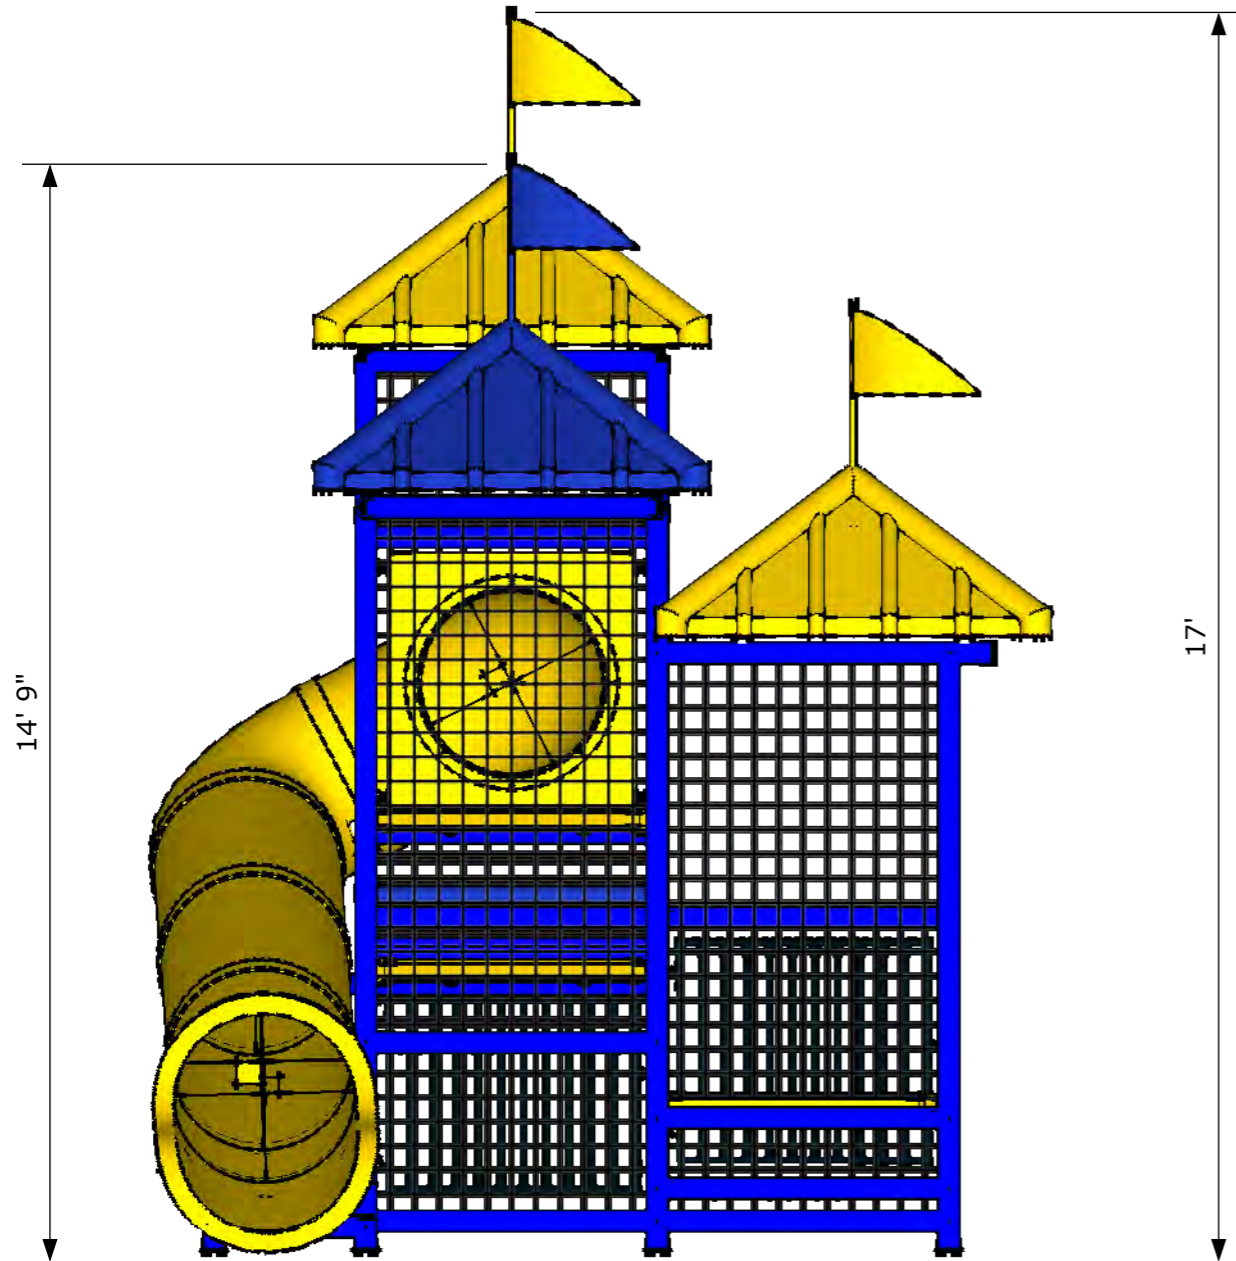

01S3.0

FRONT