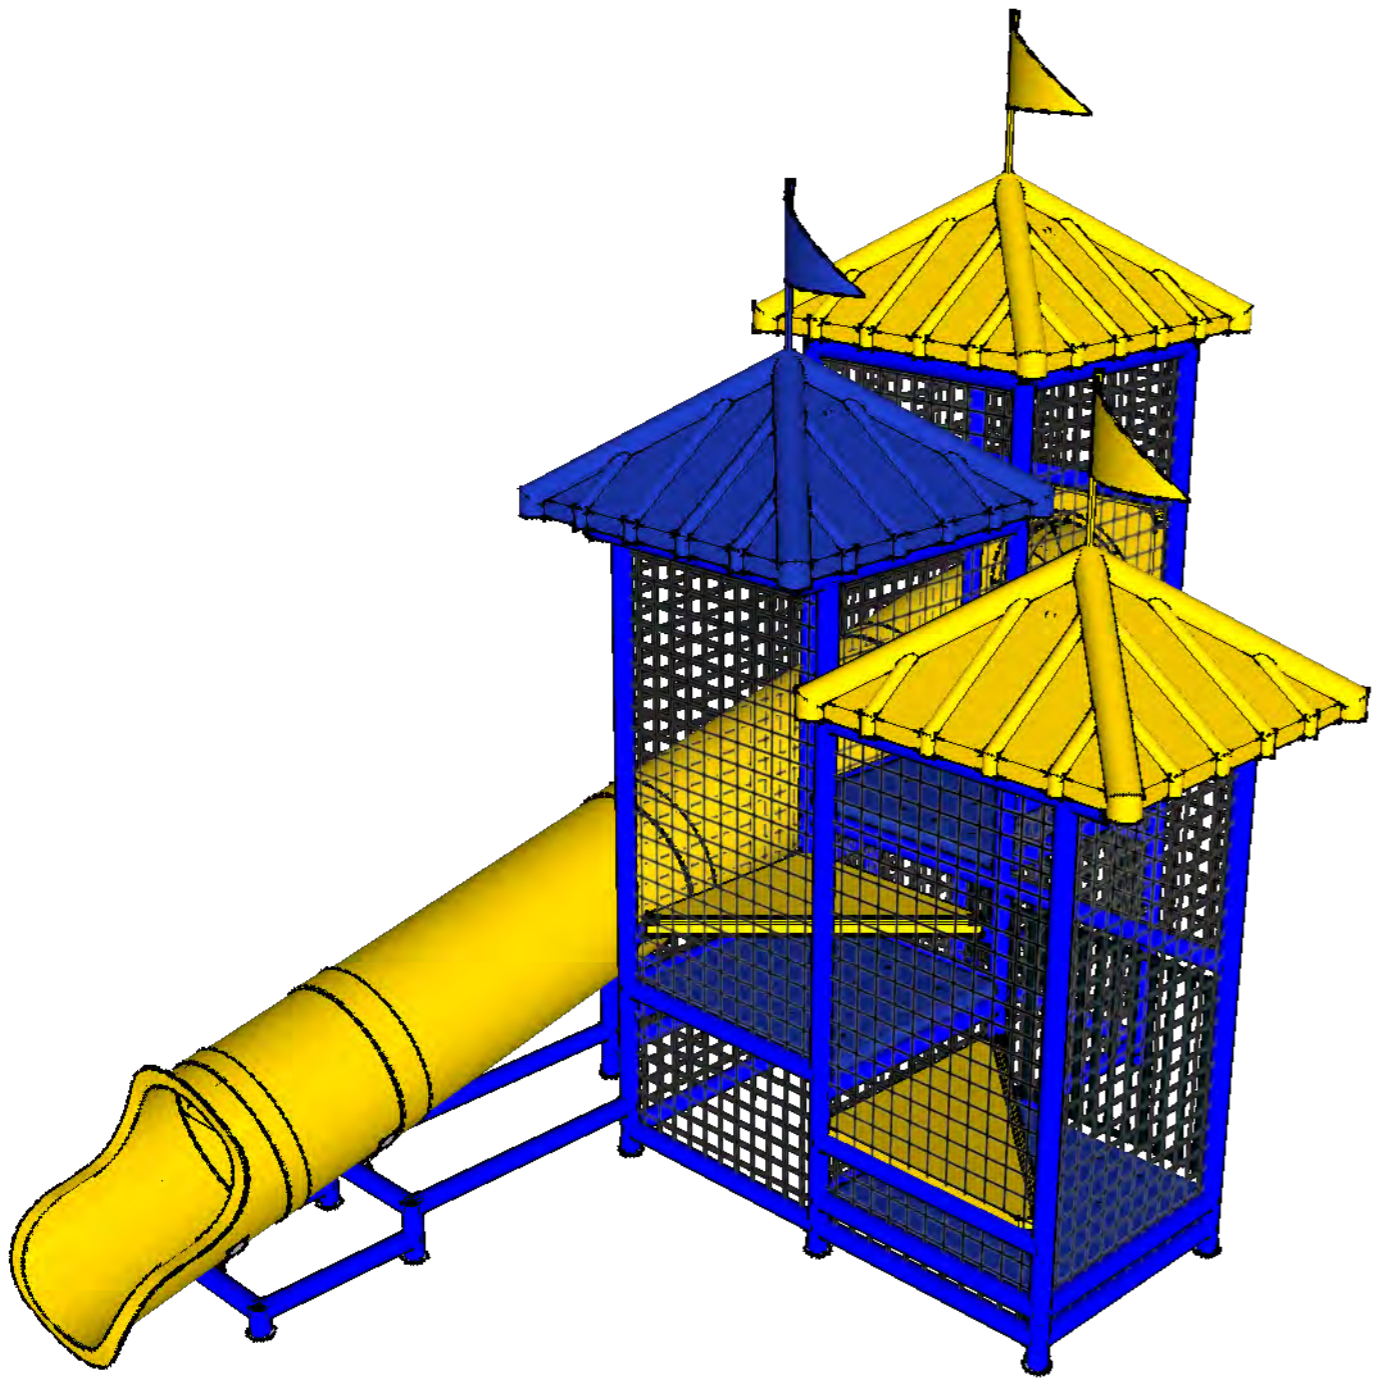

Mason Corporation
Brentwood, TN.
Pool Side Slide Model - 105

8114 Isabella Lane
Brentwood, TN 37027
800-821-4141
615-373-8796 Fax

Project:
105 Pool Side Slide

Drawing Number:
0

Drawn By:
Jeff Slobey

Date:
00/00/0000

REVISIONS

Version #:
0

Date:
00/00/0000

Notes:
We recommend a professional installation by a qualified pool side slide installation company.

Page:
S2.0

SLIDE COLOR: Primary Yellow
TUFF PAD COLOR: Blue
ROOF COLORS: Alternating
FLAG COLORS: Match Roofs
DECK COLORS: Alternating

SLIDE LENGTH: 25'

01S2.0

ISOMETRIC VIEW