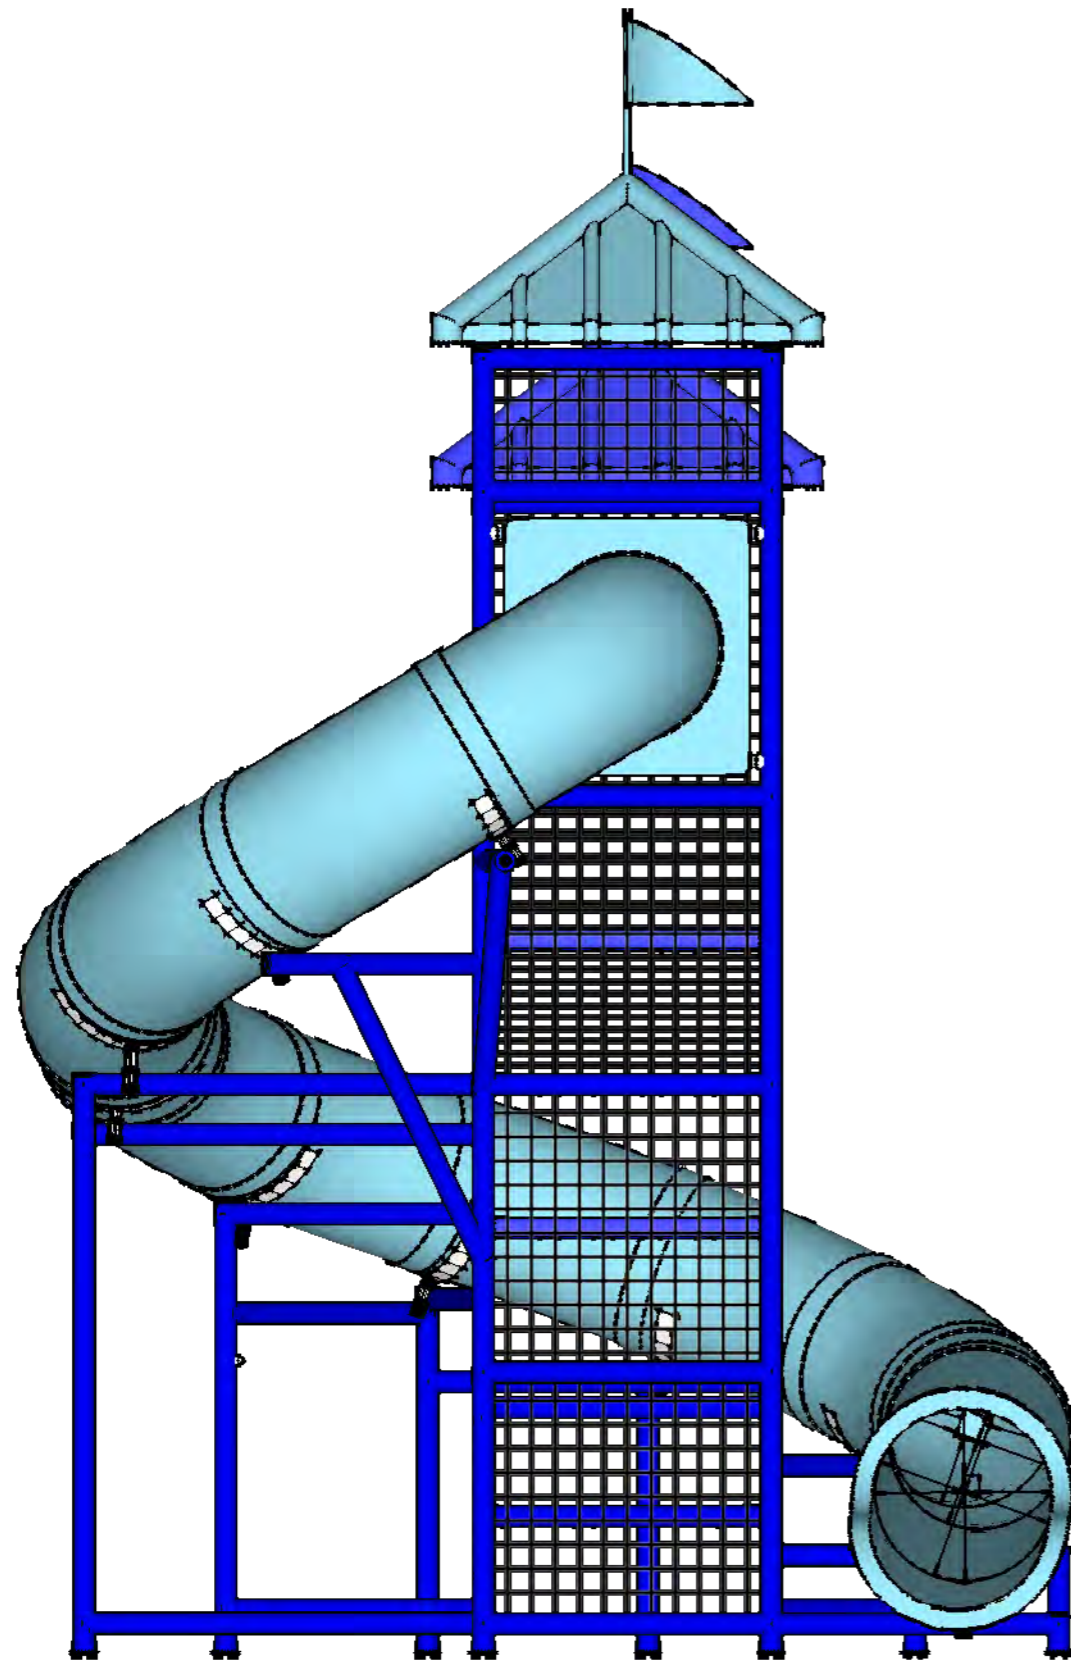

01S3.0

FRONT