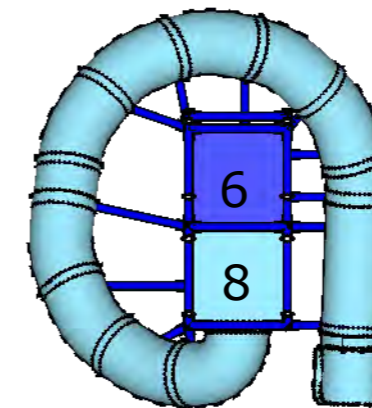

03S3.0

REAR

**Mason Corporation**  
**Brentwood, TN.**  
 Pool Side Slide Model - 205

8114 Isabella Lane  
 Brentwood, TN 37027  
 800-821-4141  
 615-373-8796 Fax

02S4.0

1ST LEVEL

03S4.0

2ND LEVEL