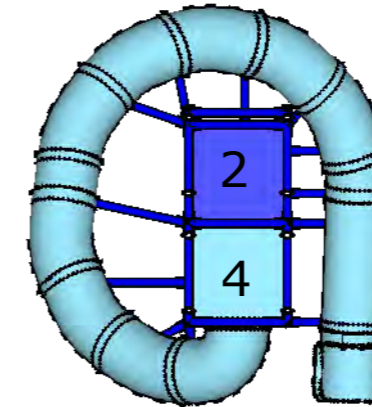

Mason Corporation
Brentwood, TN.
Pool Side Slide Model - 205

8114 Isabella Lane
Brentwood, TN 37027
800-821-4141
615-373-8796 Fax

02S4.0

1ST LEVEL

03S4.0

2ND LEVEL

04S4.0

3RD LEVEL

01S4.0

TOP

Project:
205 Pool Side Slide

Drawing Number
0

Drawn By:
Jeff Slobey

Date:
0

REVISIONS

Version #:
0

Date:
0

Notes:
We recommend a professional installation by a qualified pool side slide installation company.

Page:
S4.0