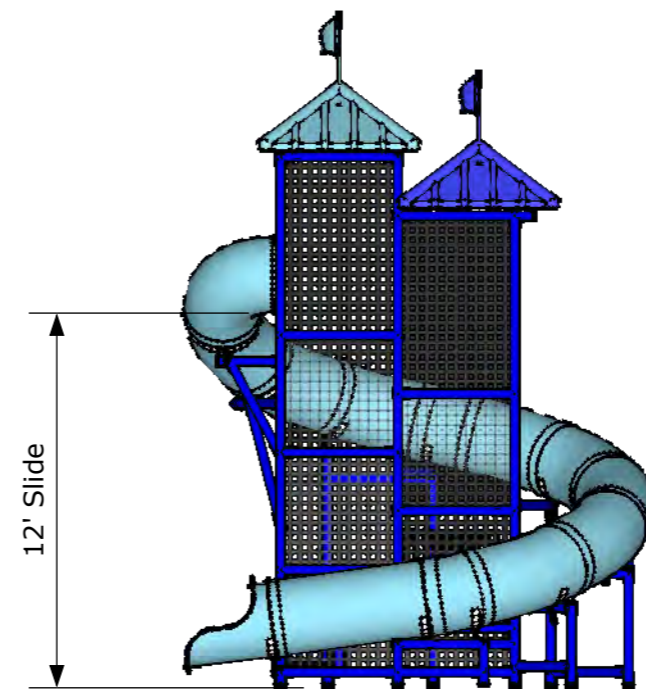

8114 Isabella Lane  
 Brentwood, TN 37027  
 800-821-4141  
 615-373-8796 Fax

SLIDE COLOR: Sky Blue  
 TUFF PAD COLOR: Blue  
 ROOF COLORS: Alternating  
 FLAG COLORS: Match Roof  
 DECK COLORS: Alternating

SLIDE LENGTH: 44'

02S2.0

PLAN LAYOUT

03S2.0

ELEVATION

Project:  
 205 Pool Side Slide

Drawing Number  
 0

Drawn By:  
 Jeff Slobey