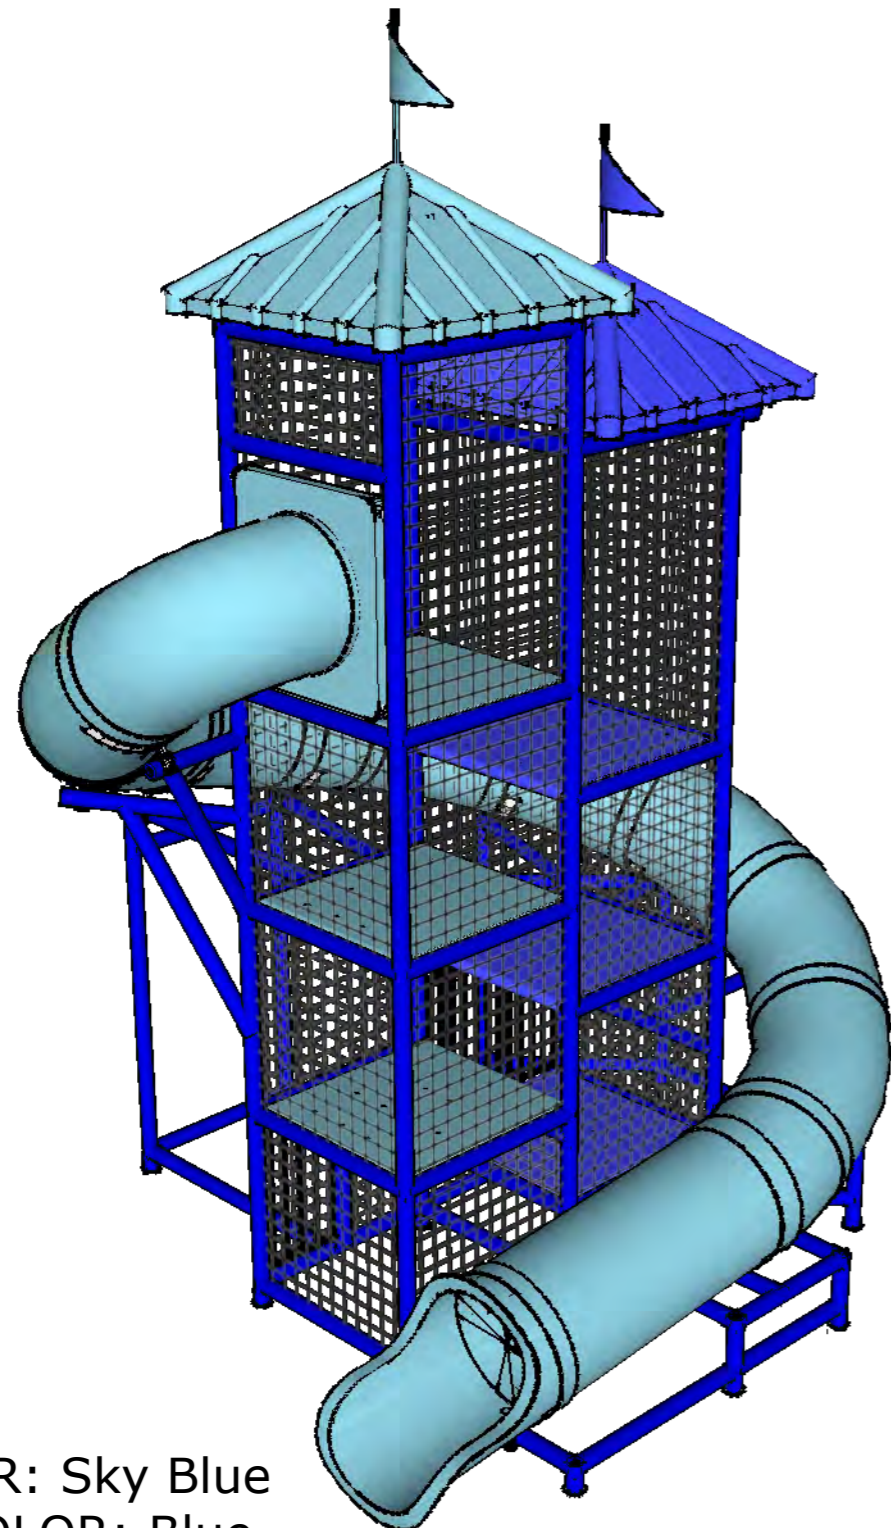

**Mason Corporation**  
**Brentwood, TN.**  
Pool Side Slide Model - 205

8114 Isabella Lane  
Brentwood, TN 37027  
800-821-4141  
615-373-8796 Fax

Project:  
205 Pool Side Slide

Drawing Number  
0

Drawn By:  
Jeff Slobey

Date:  
0

**REVISIONS**

Version #:  
0

Date:  
0

Notes:  
We recommend a professional installation by a qualified pool side slide installation company.

**Mason Corporation**  
**Brentwood, TN.**  
 Pool Side Slide Model - 205

8114 Isabella Lane  
 Brentwood, TN 37027  
 800-821-4141  
 615-373-8796 Fax

SLIDE COLOR: Sky Blue  
 TUFF PAD COLOR: Blue  
 ROOF COLORS: Alternating  
 FLAG COLORS: Match Roof  
 DECK COLORS: Alternating