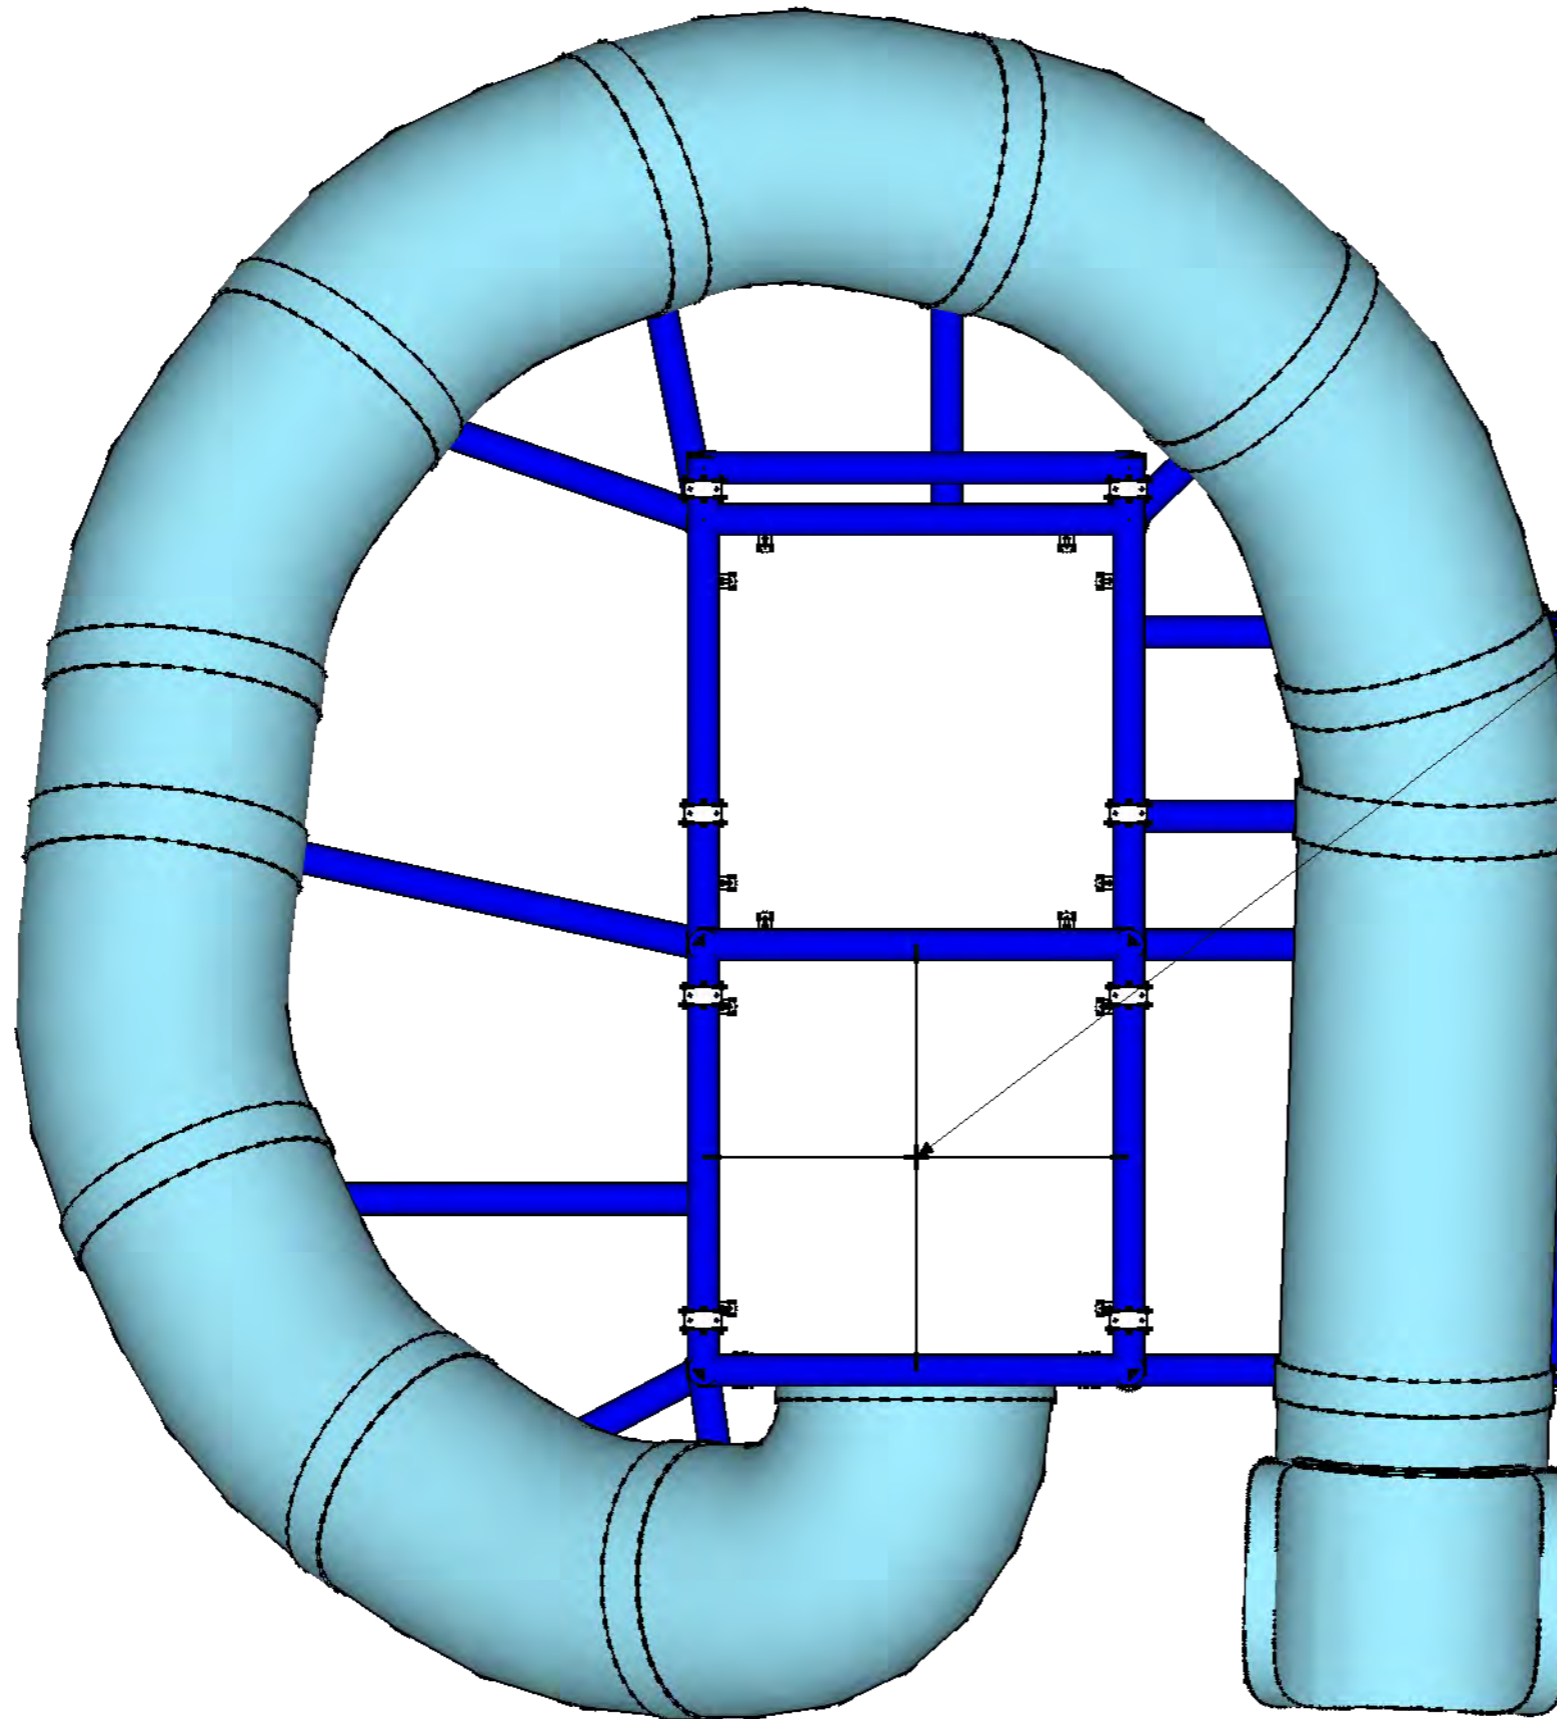

Water Supply  
Preferred Location

8114 Isabella Lane  
Brentwood, TN 37027  
800-821-4141  
615-373-8796 Fax

Project:

205 Pool Side Slide

Drawing Number

0

Drawn By:

Jeff Slobey