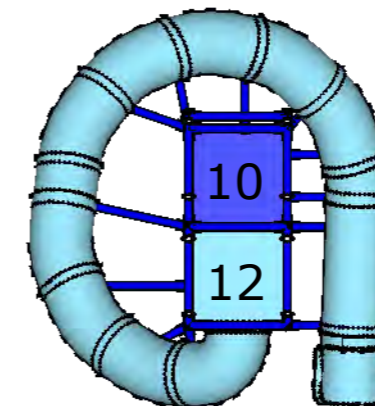

03S3.0

REAR

**Mason Corporation**  
**Brentwood, TN.**  
 Pool Side Slide Model - 205

8114 Isabella Lane  
 Brentwood, TN 37027  
 800-821-4141  
 615-373-8796 Fax

02S4.0

1ST LEVEL

03S4.0

2ND LEVEL