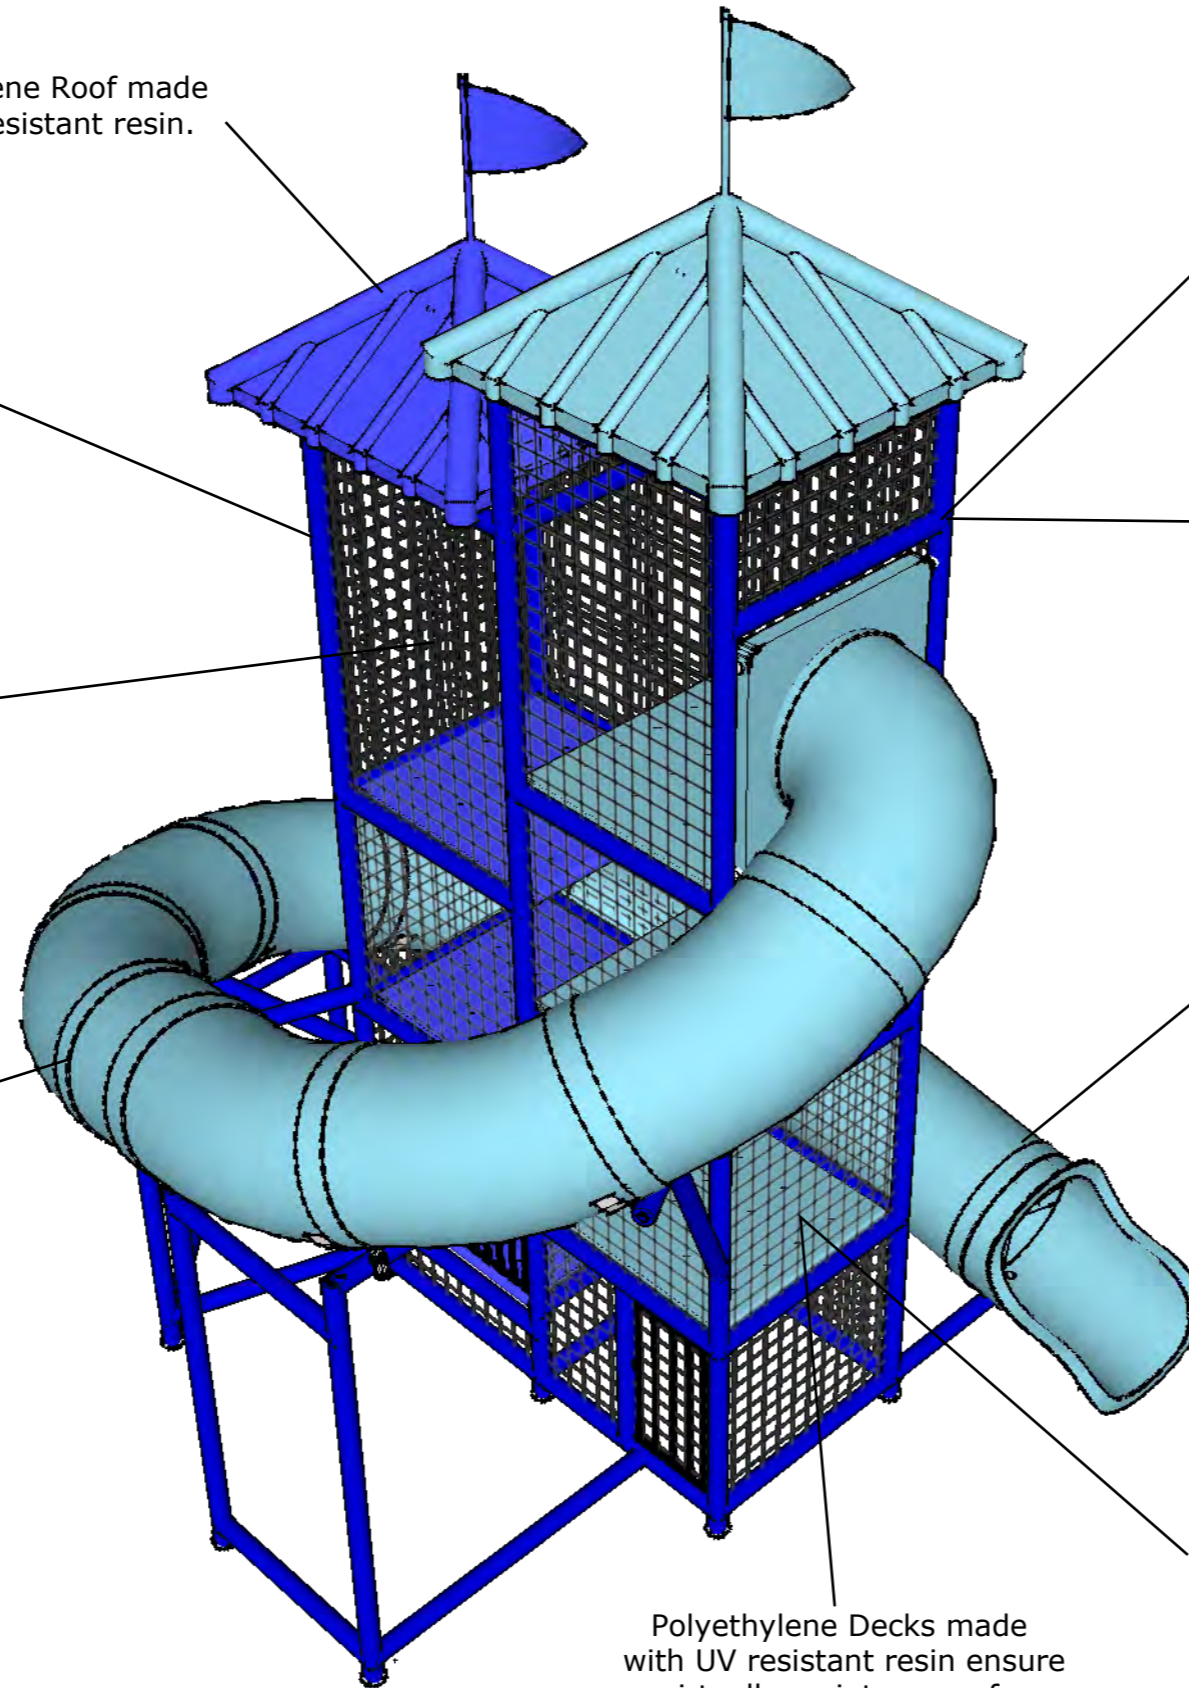

Mason Corporation Brentwood, TN. Pool Side Slide Model - 205

Polyethylene Roof made w/ UV resistant resin.

Safety is our first priority!
Tuff Skin Post Padding surrounds all of the metal pipes and protects the kids should they fall.

We use T6 - 6061, Schedule 80 Aluminum Pipe not Galvanized Steel Pipe like our competitors. No matter how great the paint, all steel structures will eventually rust!

State of the Art Aluminum Magnesium Pipe Connectors like those used at NASA are used to connect the Aluminum Pipes.

High Tenacity Polypropylene Netting or optional No-Climb PVC coated Steel Tuff Net.

Our slides only require 5 to 10 gallons per minute to operate. Fiberglass slides require many hundreds. By using less water you save money on both operations and maintenance.

We use only Polyethylene Tubes made with UV resistant resin not fiberglass! Fiberglass slides need to be reglazed every few years and are expensive to maintain.

Ascent consists of 2' Deck Climbs.

Polyethylene Decks made with UV resistant resin ensure a virtually maintenance free life.

8114 Isabella Lane
Brentwood, TN 37027
800-821-4141
615-373-8796 Fax

Project:

205 Pool Side Slide

Drawing Number

0

Drawn By:

Jeff Slobey

Date:

0

REVISIONS

Version #:

0

Date:

0

Notes:

We recommend a professional installation by a qualified pool side slide installation company.