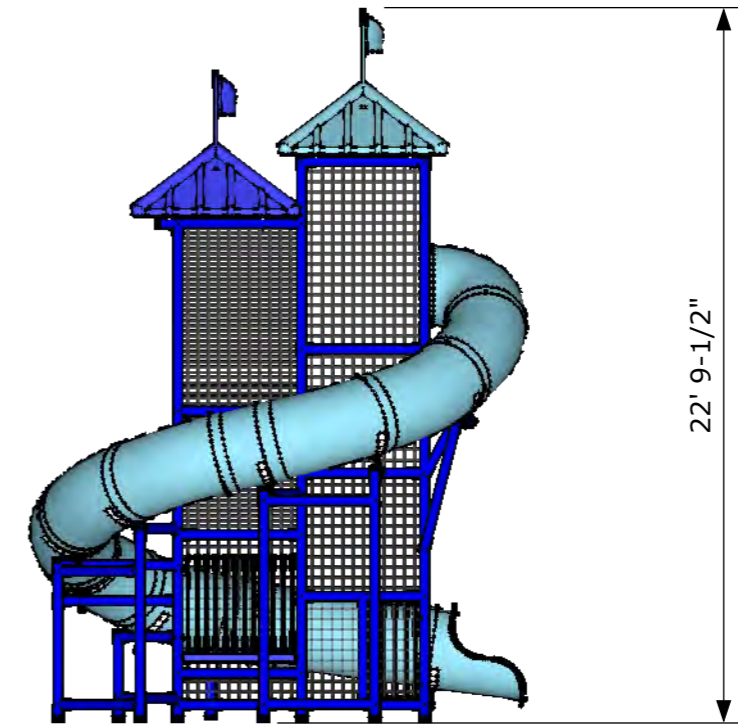

**Date:**  
 0

**Notes:**

We recommend a professional installation by a qualified pool side slide installation company.

**Page:**  
 S3.0

01S3.0

FRONT

02S3.0

ELEVATION

03S3.0

REAR

**Mason Corporation**  
**Brentwood, TN.**  
 Pool Side Slide Model - 205

8114 Isabella Lane  
 Brentwood, TN 37027  
 800-821-4141  
 615-373-8796 Fax

02S4.0

1ST LEVEL

03S4.0

2ND LEVEL