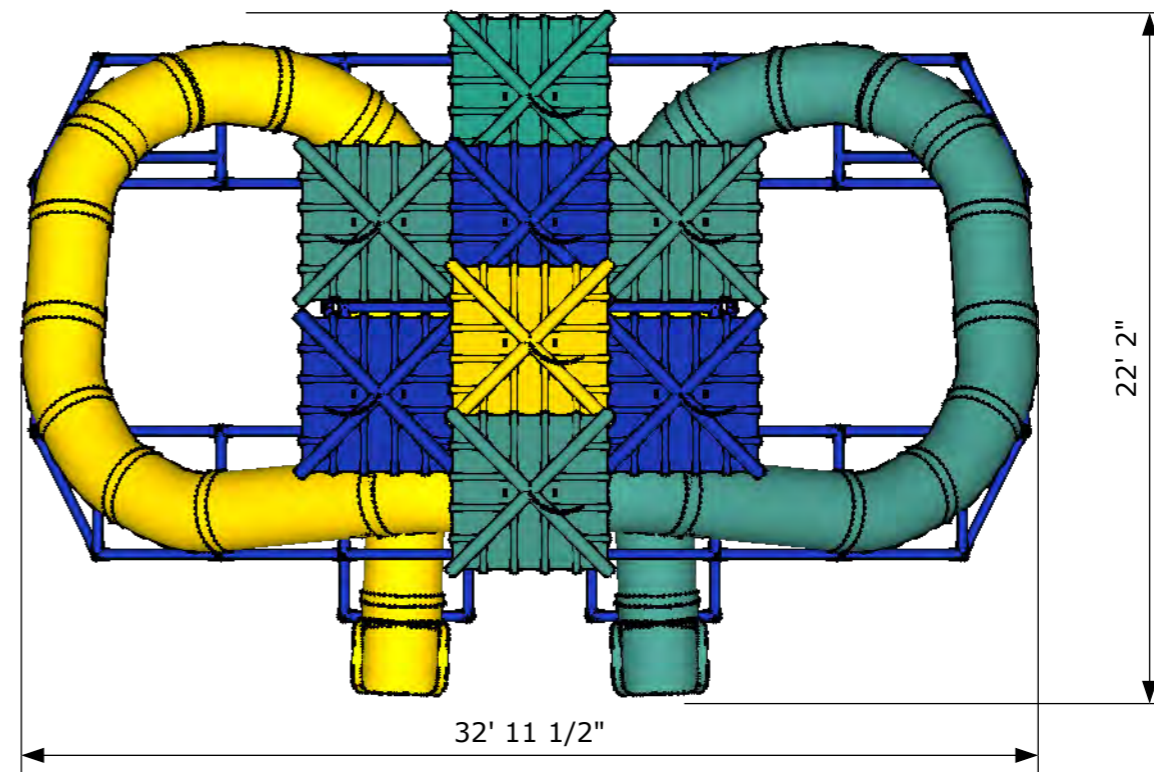

SLIDE LENGTH: 55'
SLIDE LENGTH: 55'

01S2.0

ISOMETRIC VIEW

02S2.0

PLAN LAYOUT

03S2.0

ELEVATION

Mason Corporation