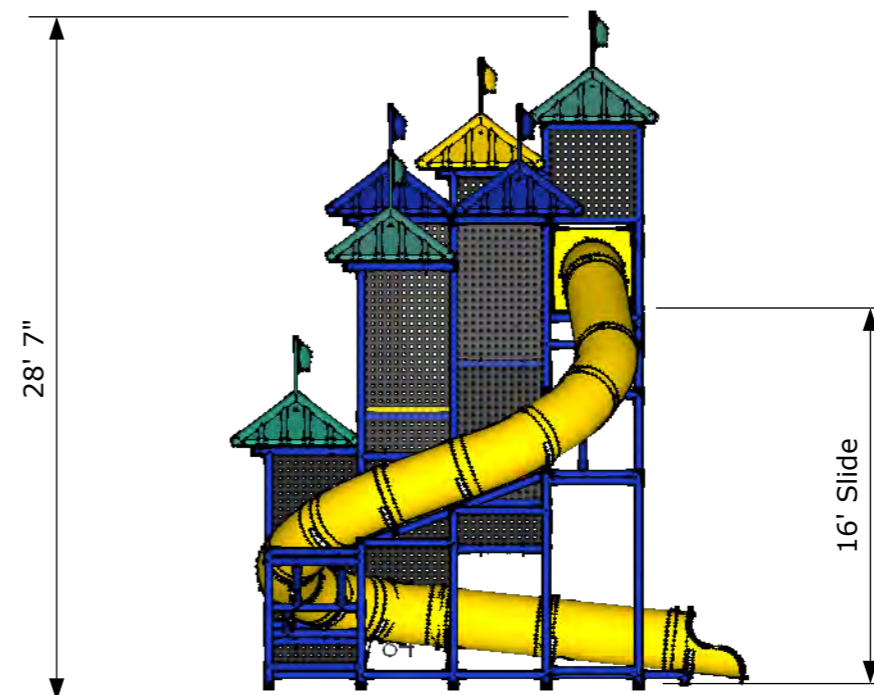

SLIDE LENGTH: 55'
SLIDE LENGTH: 55'

01S2.0

ISOMETRIC VIEW

02S2.0

PLAN LAYOUT

03S2.0

ELEVATION

Mason Corporation

305 Pool Side Slide

8114 Isabella Lane
 Brentwood, TN 37027
 800-821-4141
 615-373-8796 Fax

Project:
 305 Pool Side Slide

Drawn By:
 Rick Stever

Date:
 0/00/0000

REVISIONS

Version #:
 0

Drawing Number:
 0