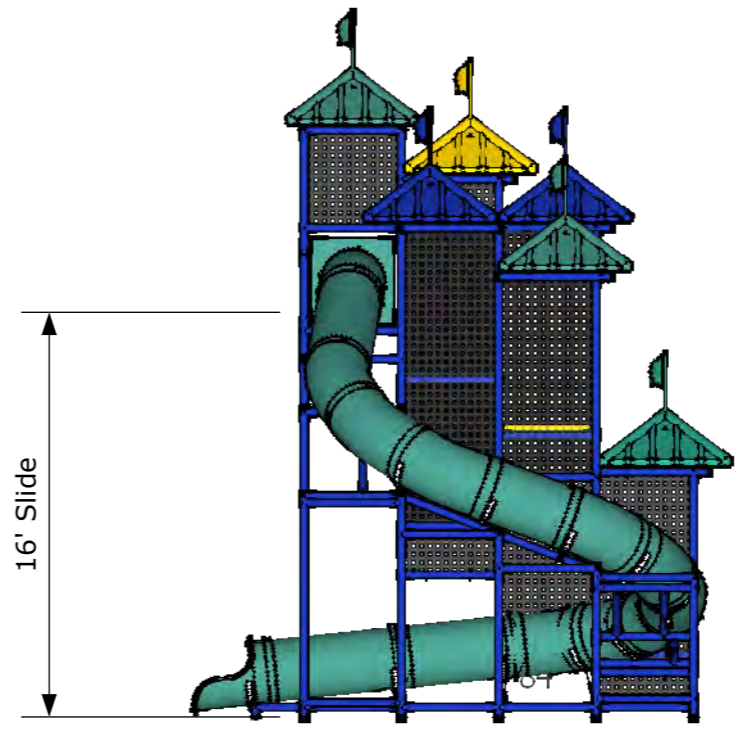

SLIDE LENGTH: 55'
SLIDE LENGTH: 55'

01S2.0

ISOMETRIC VIEW

02S2.0

PLAN LAYOUT

03S2.0

ELEVATION

Mason Corporation

305 Pool Side Slide

8114 Isabella Lane
 Brentwood, TN 37027
 800-821-4141
 615-373-8796 Fax

Project:
 305 Pool Side Slide

Drawn By:
 Rick Stever

Date:
 0/00/0000

REVISIONS

Version #:
 0

Drawing Number:
 0

Notes:
 We recommend a professional installation by a qualified pool side slide installation company.

Page:
 S3.0

01S3.0

FRONT

02S3.0

ELEVATION

03S3.0

REAR