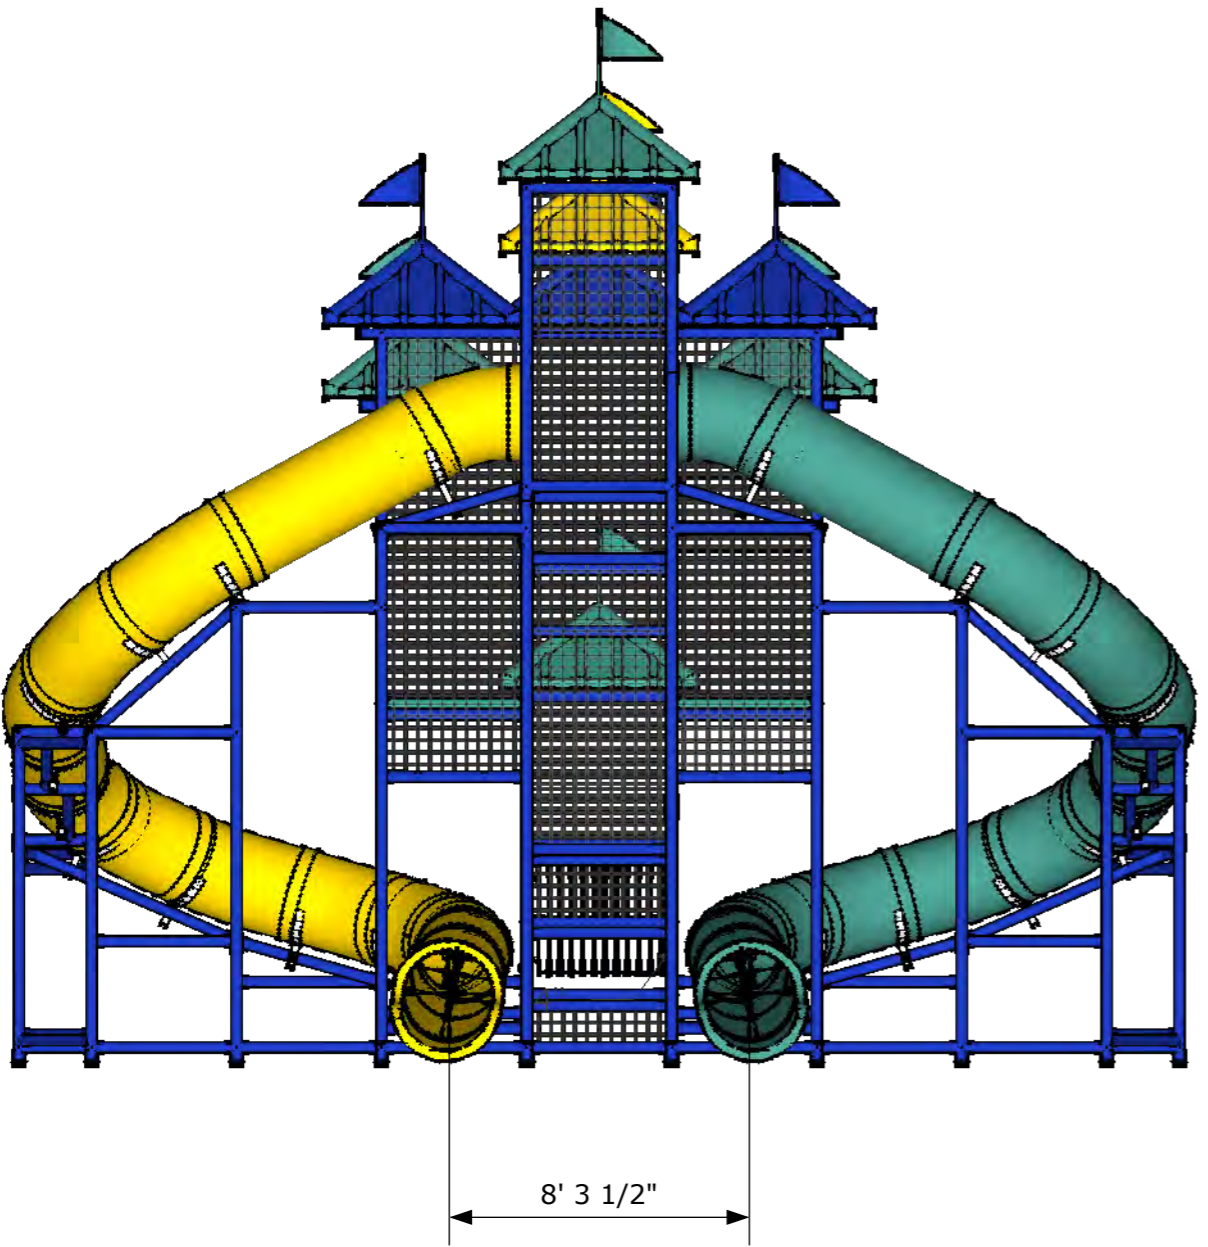

305 Pool Side Slide

8114 Isabella Lane
 Brentwood, TN 37027
 800-821-4141
 615-373-8796 Fax

Project:
 305 Pool Side Slide

Drawn By:
 Rick Stever

Date:
 0/00/0000

REVISIONS

Version #:
 0

Drawing Number:
 0

Notes:
 We recommend a professional installation by a qualified pool side slide installation company.

Page:
 S3.0

01S3.0

FRONT

02S3.0

ELEVATION

03S3.0

REAR