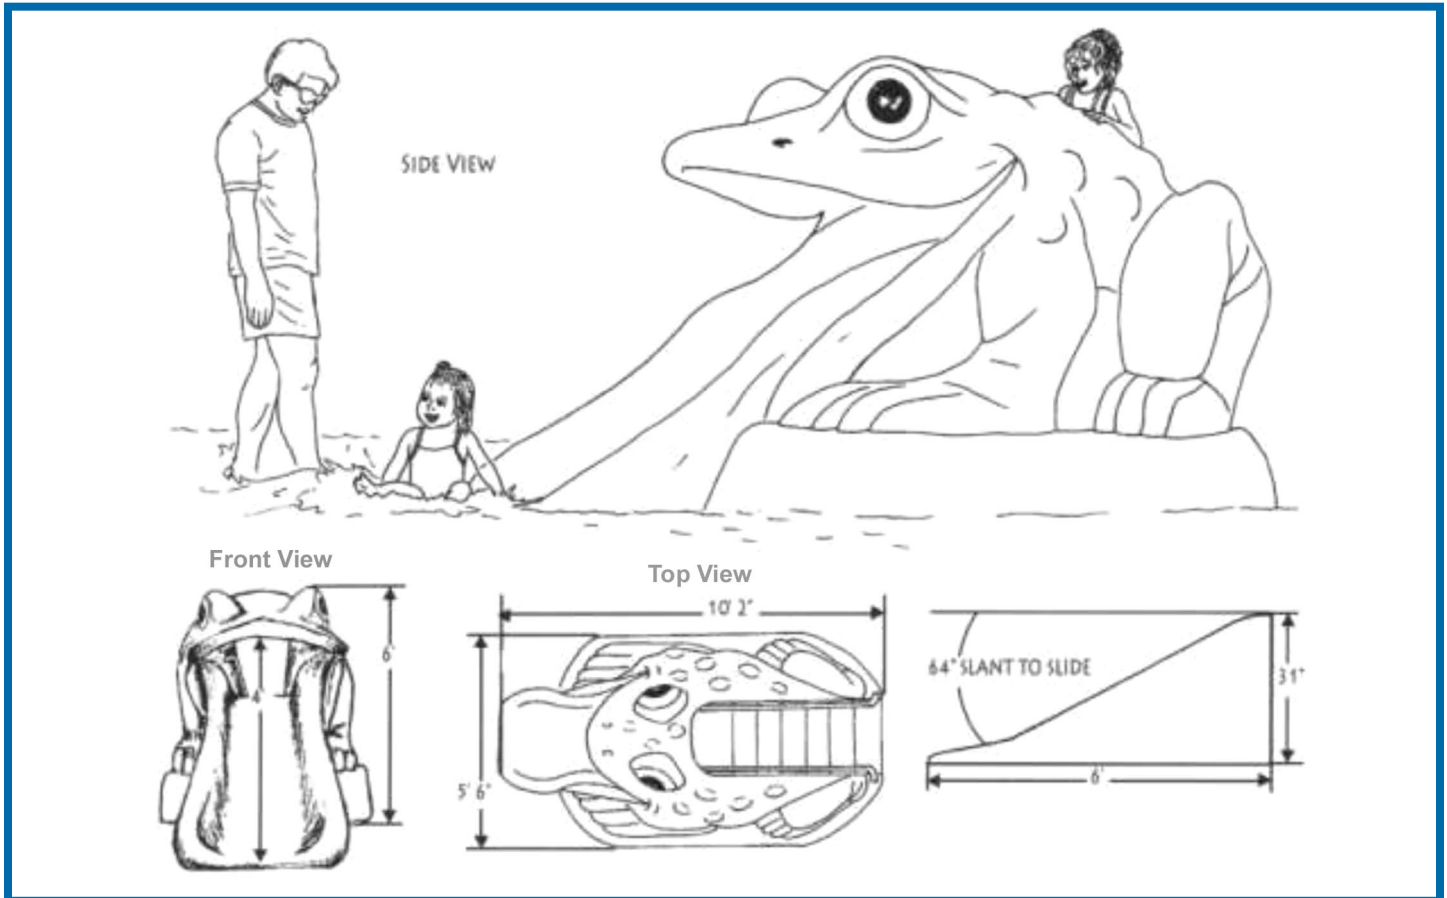

Frog Slide 6'

Model #9000

Features

- All fiberglass construction with gently rounded edges
- Grounded stainless steel handrails
- Easy PVC water hookup inside
- Permanent mounting points for easy installation
- Non-slip surfaces on steps
- Hollow body
- Water sprays on slide
- Any color and paint scheme available

Approximate Weight: 350 lbs. • Recommended 5-15 GPM

Your Mason Theme Slide is fit to specification for In-Water and Pool Deck installation. It can be cut to accommodate water depths from 0 inches to 6 feet, depending on local ordinances and codes. Landing Pads are recommended for water depths less than 8 inches.