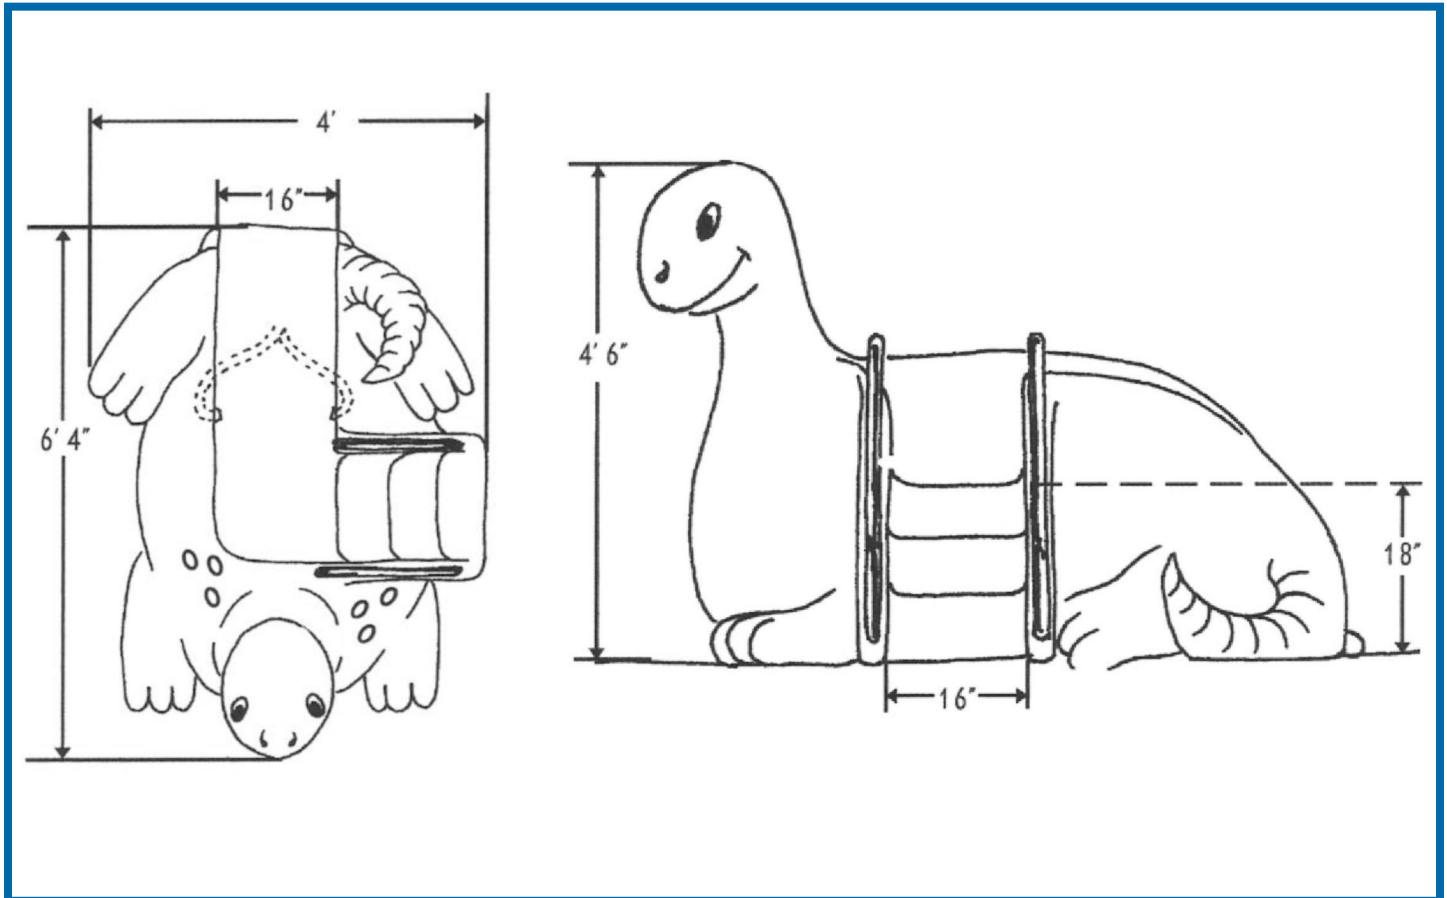

Baby Dino Slide

Model #9014

Features

- All fiberglass construction with gently rounded edges
- Non-slip surfaces on steps
- Grounded stainless steel handrails
- Hollow body
- For wet or dry application
- Easy PVC water hookup inside
- Water sprays on slide
- Permanent mounting points for easy installation
- Any color and paint scheme available

Approximate Weight: 200 lbs. • Recommended 5-15 GPM

Your Mason Theme Slide is fit to specification for In-Water and Pool Deck installation. It can be cut to accommodate water depths from 0 inches to 6 feet, depending on local ordinances and codes. Landing Pads are recommended for water depths less than 8 inches.