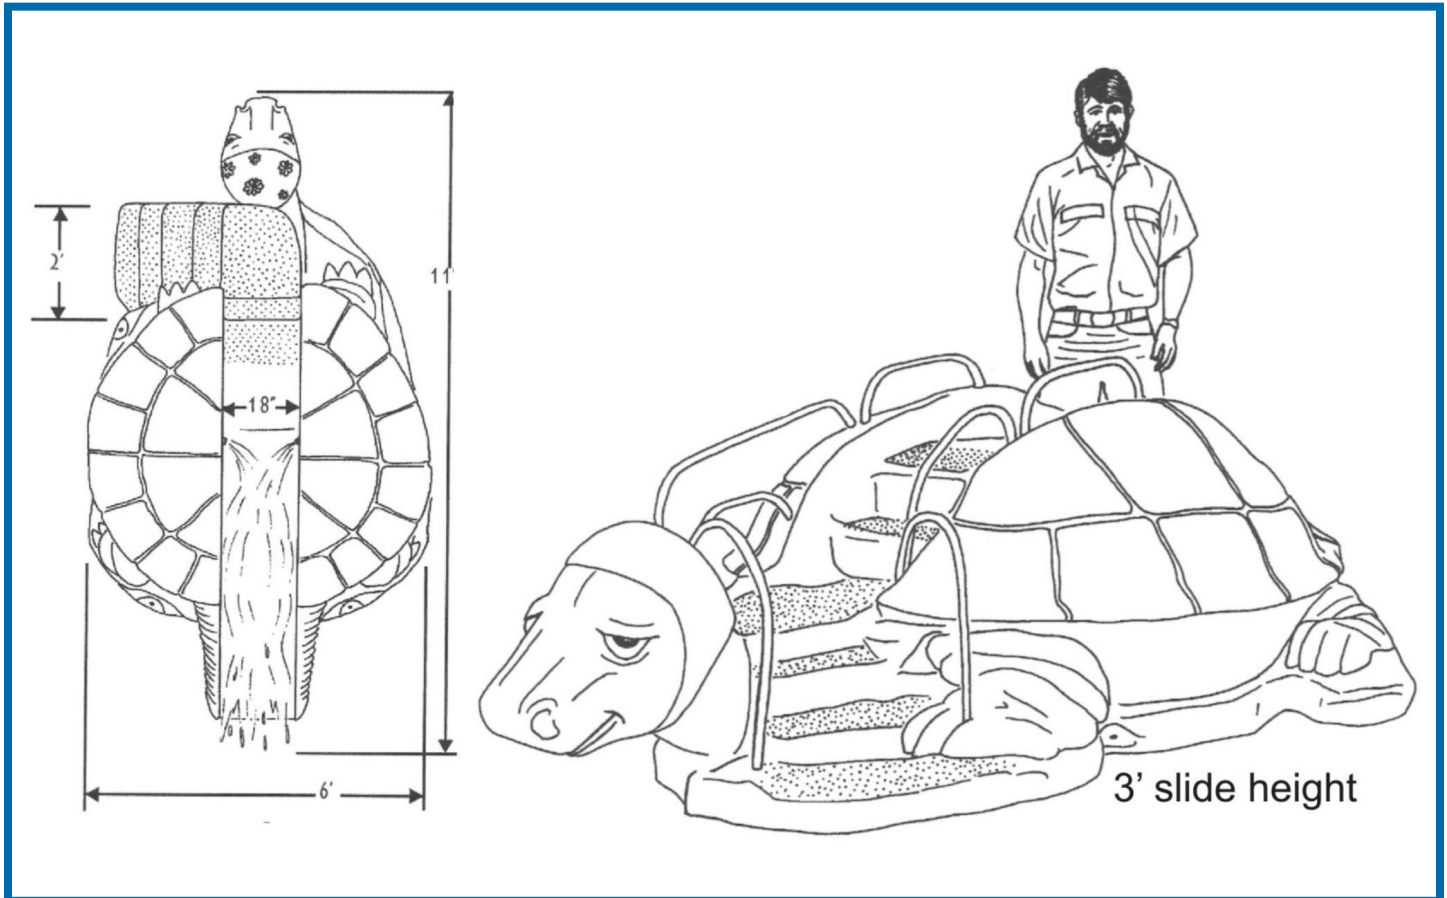

Turtle Small Slide

Model #9051

Features

- All fiberglass construction with gently rounded edges
- Grounded stainless steel handrails
- Easy PVC water hookup inside
- Permanent mounting points for easy installation
- Non-slip surfaces on steps
- Hollow body
- Water sprays on slide
- Any color and paint scheme available

Approximate Weight: 175 lbs. • Recommended 5-15 GPM

Your Mason Theme Slide is fit to specification for In-Water and Pool Deck installation. It can be cut to accommodate water depths from 0 inches to 6 feet, depending on local ordinances and codes. Landing Pads are recommended for water depths less than 8 inches.