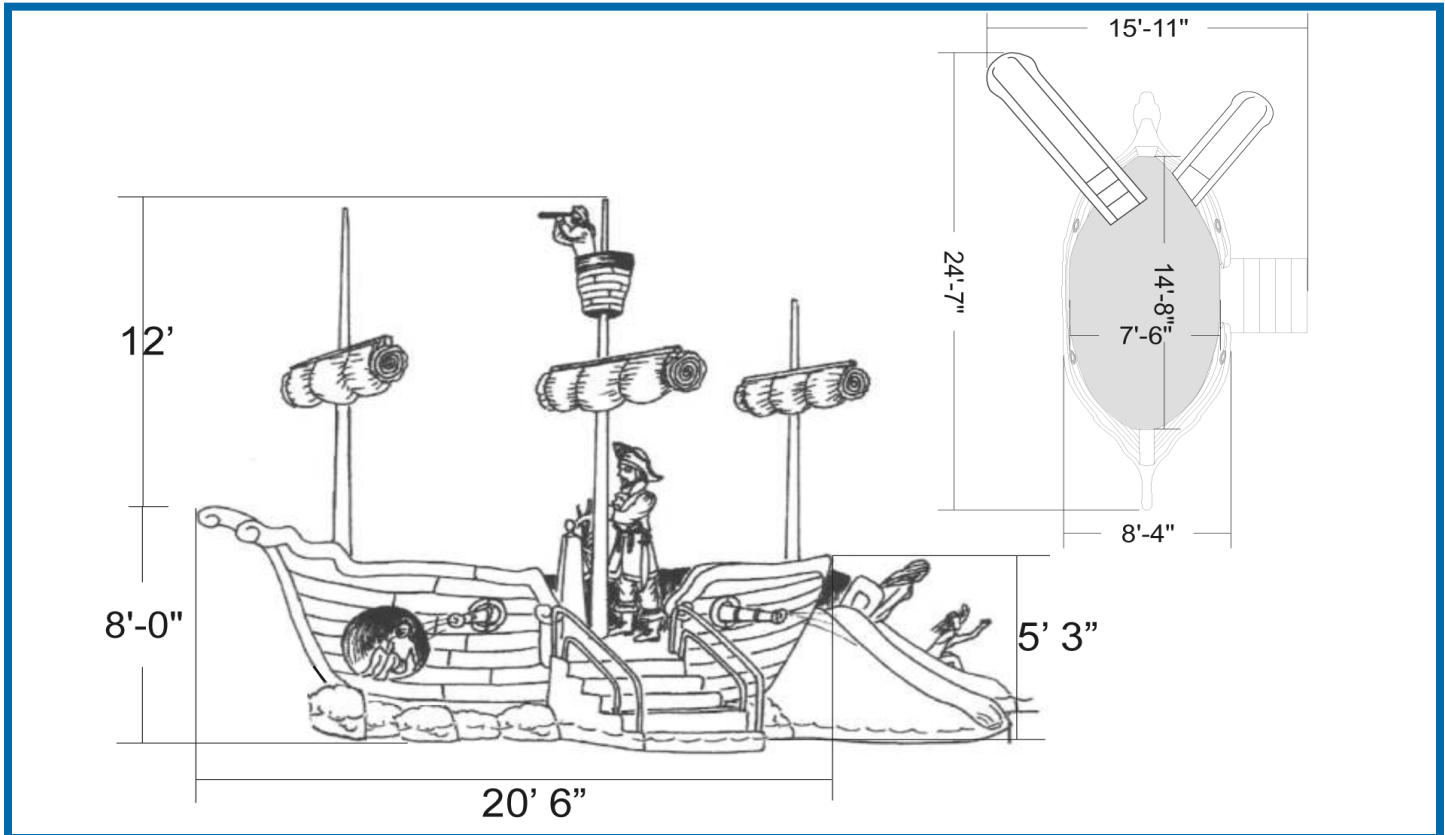

Pirate Ship Slide

Model #9059

Features

- All fiberglass construction with gently rounded edges
- Grounded stainless steel handrails
- Easy PVC water hookup inside
- Permanent mounting points for easy installation
- Non-slip surfaces on steps
- Hollow body
- Eight standard water sprays - slides and four canons
- Optional water sprays available
- Optional tipping or leaking buckets
- For wet or dry application
- Any color and paint scheme available

Approximate Weight: 1000 lbs. • Recommended 25-60 GPM

Your Mason Theme Slide is fit to specification for In-Water and Pool Deck installation. It can be cut to accommodate water depths from 0 inches to 6 feet, depending on local ordinances and codes. Landing Pads are recommended for water depths less than 8 inches.