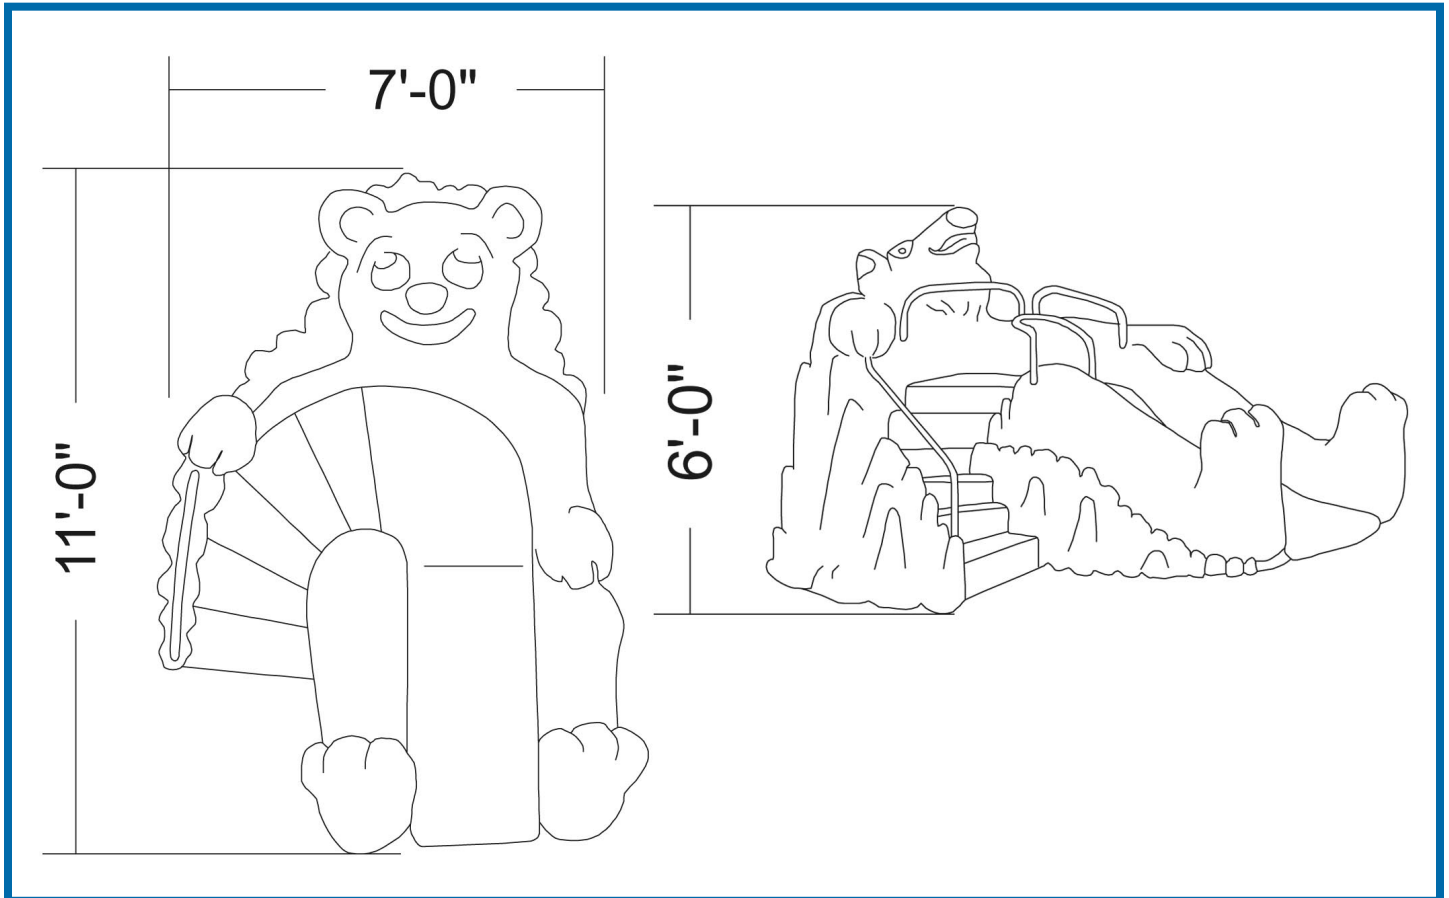

Mr. Polar Bear Slide

Model #9118

Features

- All fiberglass construction with gently rounded edges
- Grounded stainless steel handrails
- Easy PVC water hookup inside
- Permanent mounting points for easy installation
- Non-slip surfaces on steps
- Hollow body
- Water sprays on slide
- Any color and paint scheme available

Approximate Weight: 400 lbs. • Recommended 5-15 GPM

Your Mason Theme Slide is fit to specification for In-Water and Pool Deck installation. It can be cut to accommodate water depths from 0 inches to 6 feet, depending on local ordinances and codes. Landing Pads are recommended for water depths less than 8 inches.