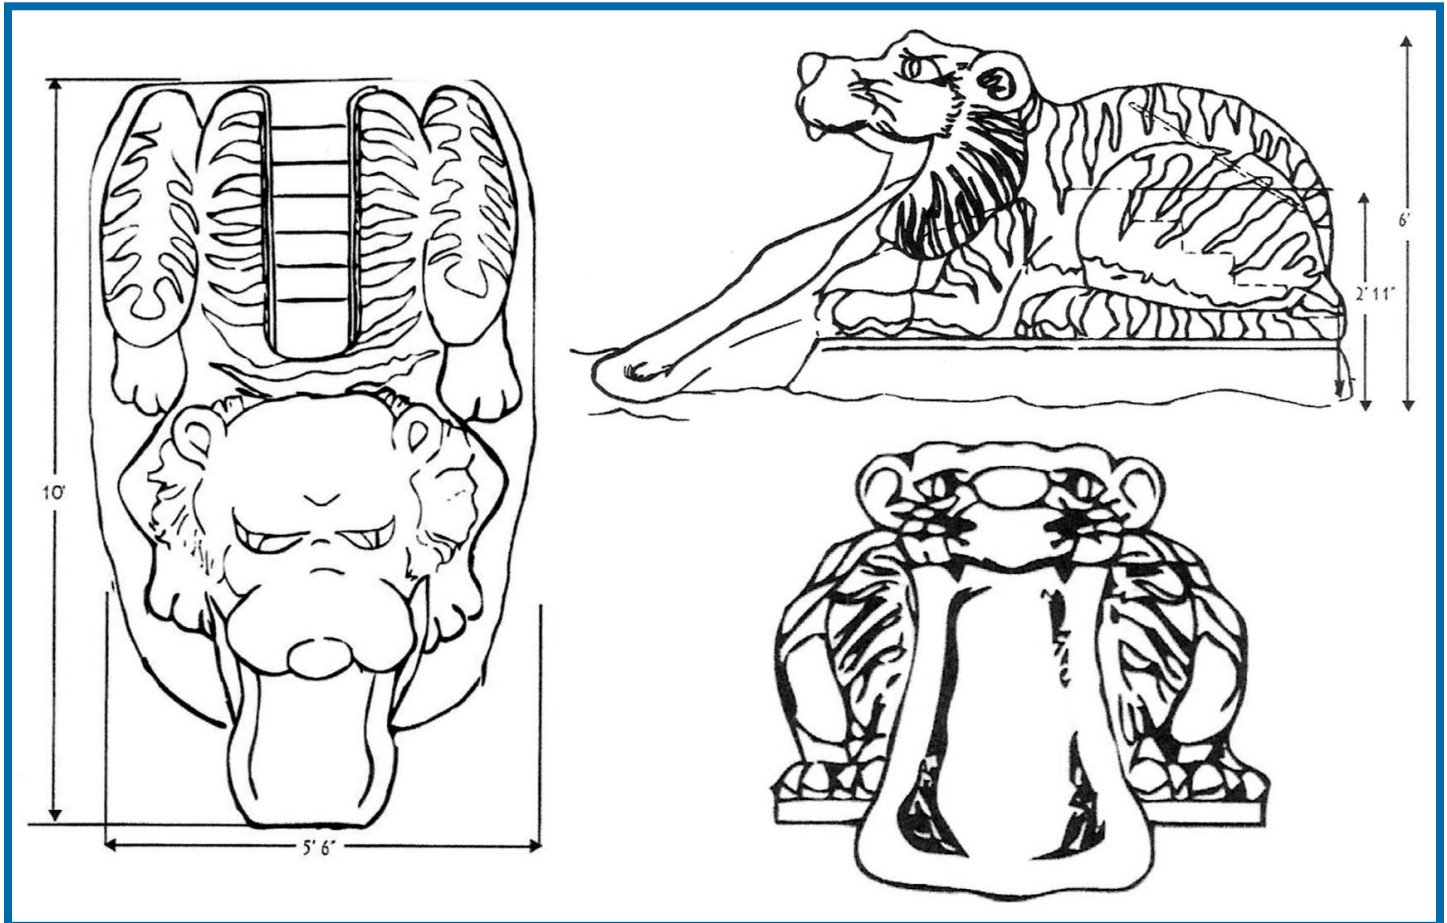

# Tiger/Wild Cat Slide

Model #9144

## Features

- All fiberglass construction with gently rounded edges
- Non-slip surfaces on steps
- Grounded stainless steel handrails
- Hollow body
- For wet or dry application
- Easy PVC water hookup inside
- Water sprays on slide
- Permanent mounting points for easy installation
- Any color and paint scheme available

**Approximate Weight: 350 lbs. • Recommended 5-15 GPM**

*Your Mason Theme Slide is fit to specification for In-Water and Pool Deck installation. It can be cut to accommodate water depths from 0 inches to 6 feet, depending on local ordinances and codes. Landing Pads are recommended for water depths less than 8 inches.*