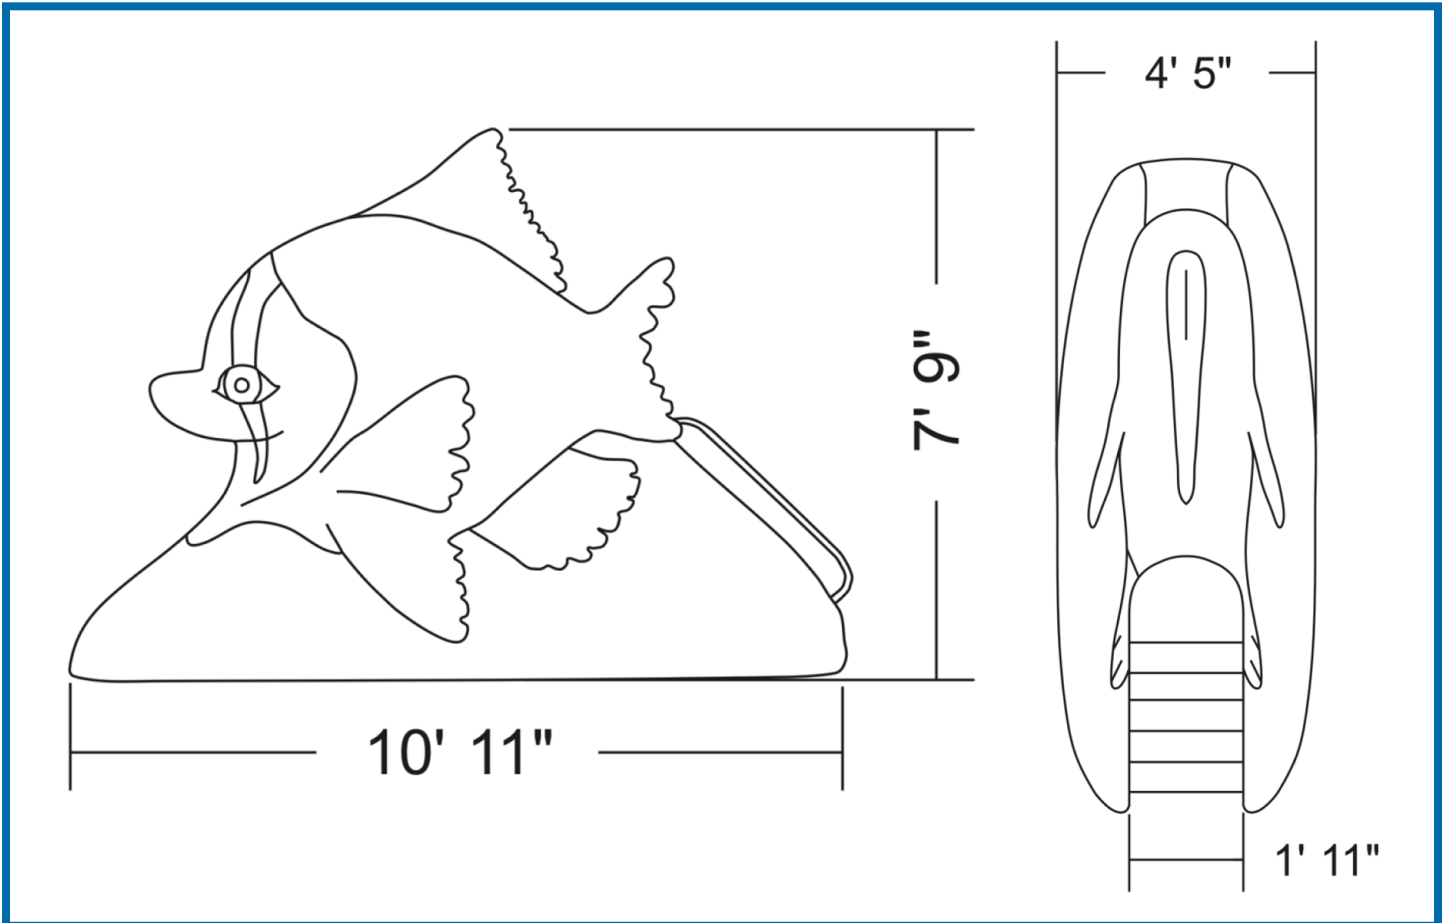

Tropical Fish Slide

Model #9160

Features

- All fiberglass construction with gently rounded edges
- Grounded stainless steel handrails
- Easy PVC water hookup inside
- Permanent mounting points for easy installation
- Non-slip surfaces on steps
- Hollow body
- Water sprays on slide
- Any color and paint scheme available

Approximate Weight: 350 lbs. • Recommended 5-15 GPM

Your Mason Theme Slide is fit to specification for In-Water and Pool Deck installation. It can be cut to accommodate water depths from 0 inches to 6 feet, depending on local ordinances and codes. Landing Pads are recommended for water depths less than 8 inches.